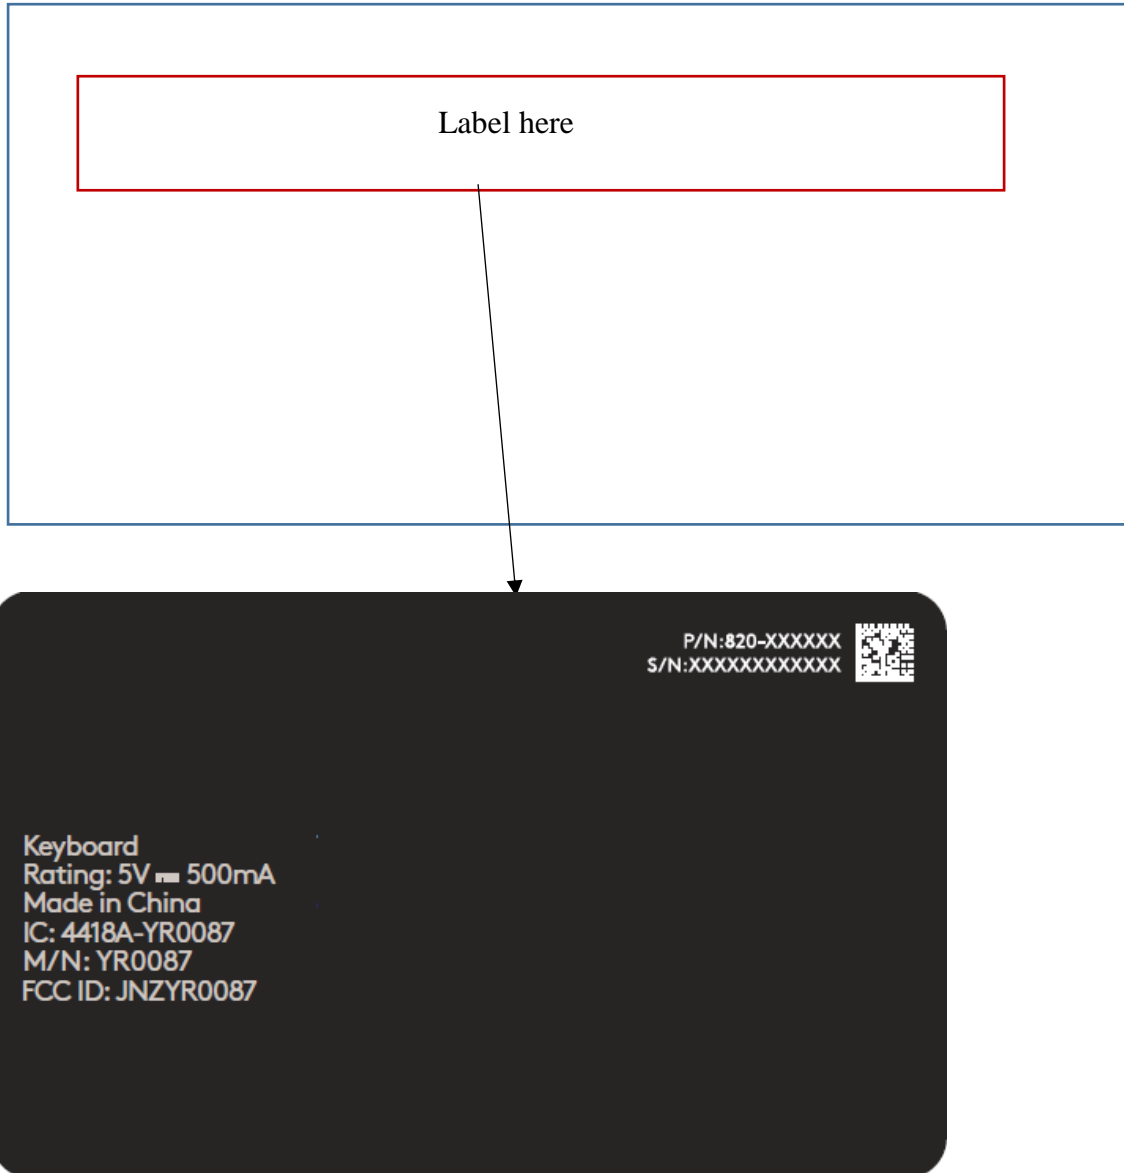

## FCC Label & Label Location

The label will be permanently affixed at a conspicuous location on the device

Back of the EUT

(Fig.1) FCC ID: JNZYR0087