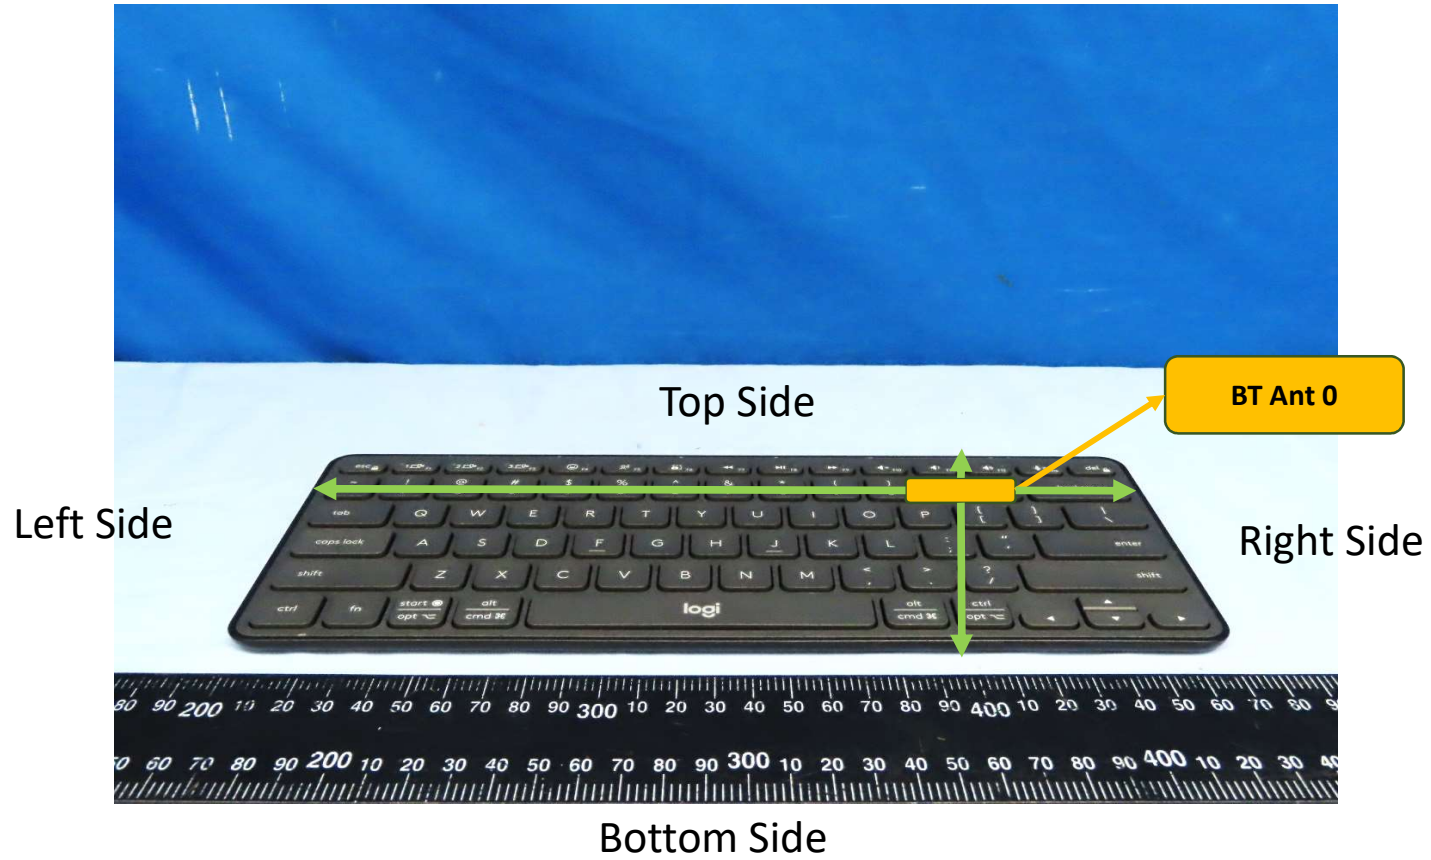

Photographs of EUT Setup and Antenna Location

The photographs of EUT and setup for SAR testing are shown as follows.

<Front Face View> Keyboard

Antenna	To Top Side	To Bottom Side	To Left Side	To Right Side
	(mm)	(mm)	(mm)	(mm)
BT Ant 0	3.26	105.95	180.15	90.97

<Right Side View> Keyboard

Antenna	To Front Side	To Rear Side
	(mm)	(mm)
BT Ant 0	6.73	6.19

<Photographs of Body SAR Test Setup>

Front Face of EUT Tested at 0 mm

Rear Face of EUT Tested at 0 mm

Bottom Side of EUT Tested at 0 mm