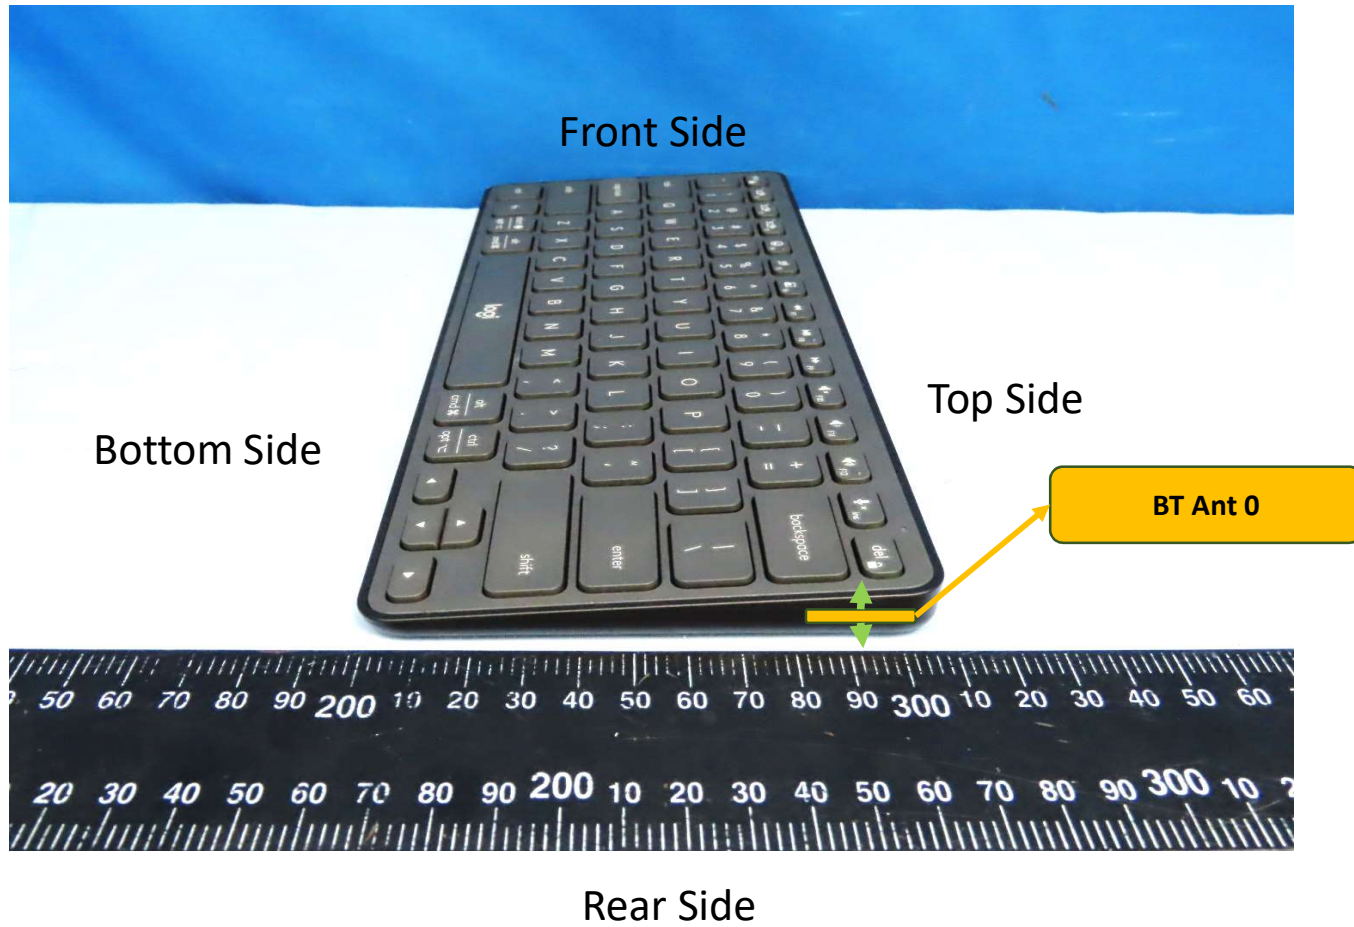

Photographs of EUT Setup and Antenna Location

The photographs of EUT and setup for SAR testing are shown as follows.

<Front Face View> Keyboard

Antenna	To Top Side	To Bottom Side	To Left Side	To Right Side
	(mm)	(mm)	(mm)	(mm)
BT Ant 0	3.26	105.95	180.15	90.97

<Right Side View> Keyboard

Antenna	To Front Side	To Rear Side
	(mm)	(mm)
BT Ant 0	6.73	6.19

<Photographs of Body SAR Test Setup>

Front Face of EUT Tested at 0 mm

Rear Face of EUT Tested at 0 mm

Bottom Side of EUT Tested at 0 mm