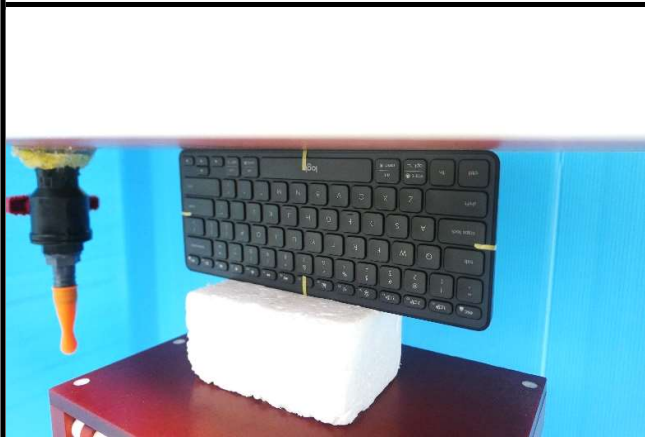

Photographs of EUT Setup and Antenna Location

The photographs of EUT and setup for SAR testing are shown as follows.

<Front Face View> Keyboard

Antenna	To Top Side	To Bottom Side	To Left Side	To Right Side
	(mm)	(mm)	(mm)	(mm)
BT Ant 0	3.26	105.95	180.15	90.97

<Right Side View> Keyboard

Antenna	To Front Side	To Rear Side
	(mm)	(mm)
BT Ant 0	6.73	6.19

<Photographs of Body SAR Test Setup>

Front Face of EUT Tested at 0 mm

Rear Face of EUT Tested at 0 mm

Bottom Side of EUT Tested at 0 mm