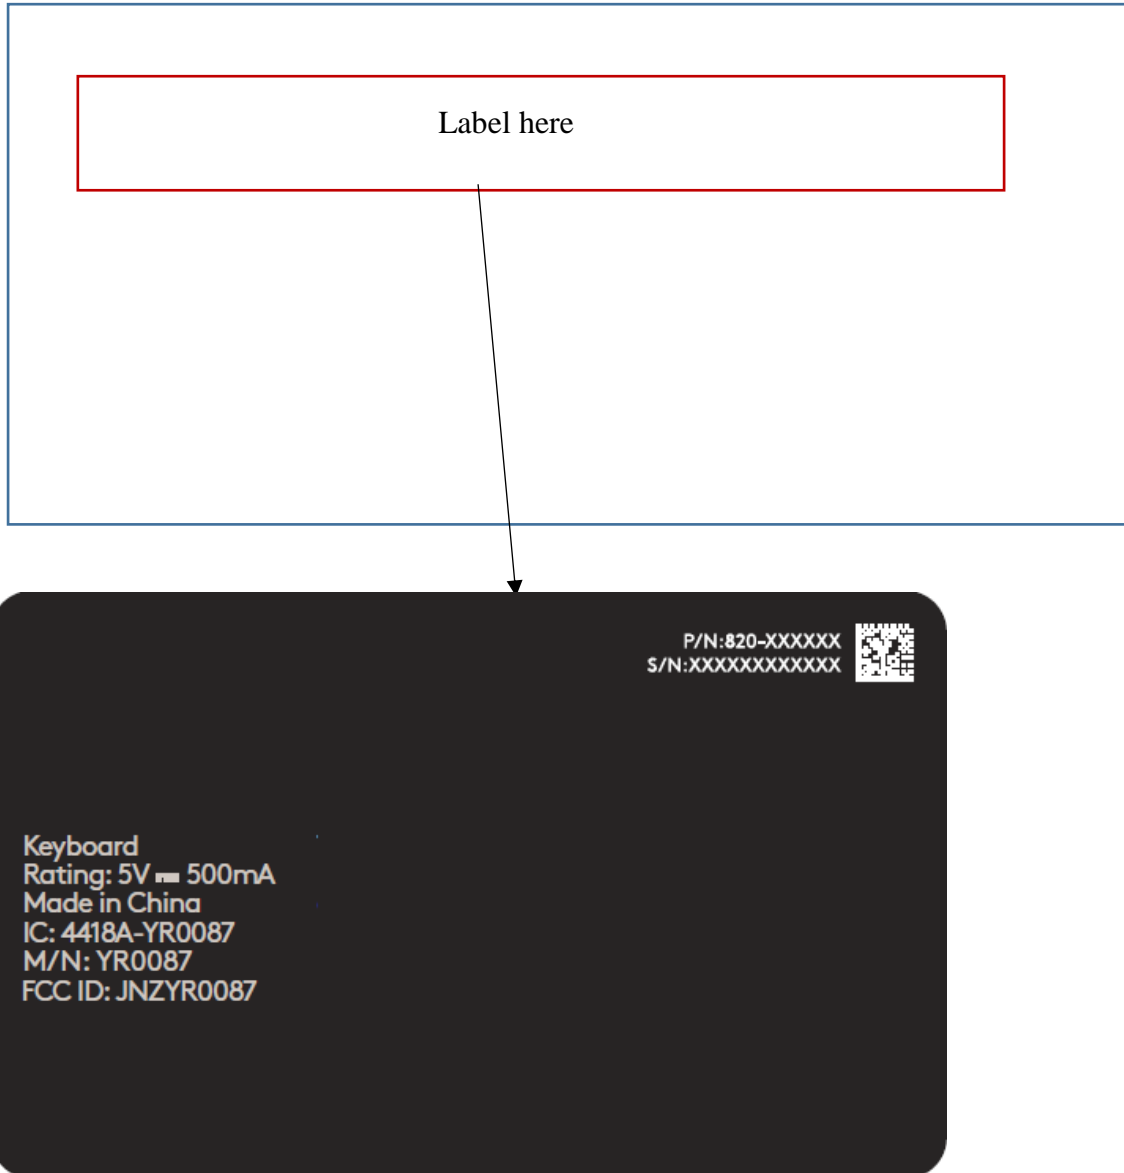

FCC Label & Label Location

The label will be permanently affixed at a conspicuous location on the device

Back of the EUT

(Fig.1) FCC ID: JNZYR0087