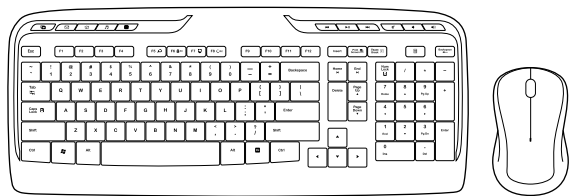

3 ENGLISH

5 FRANÇAIS