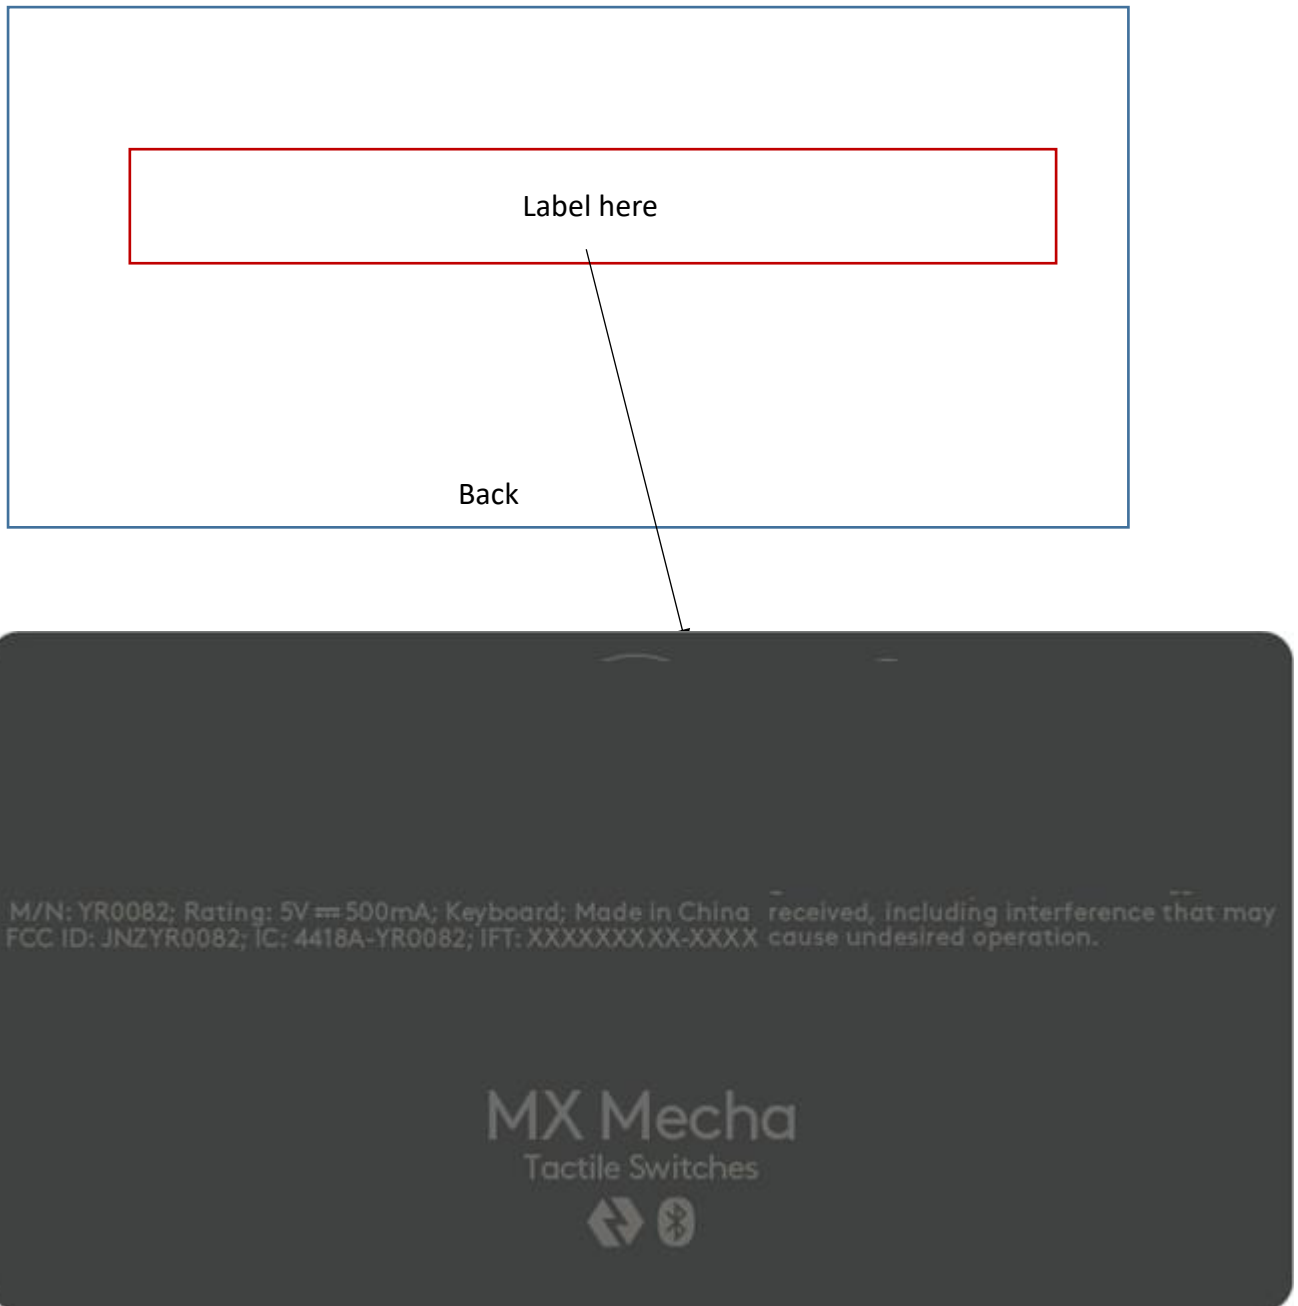

FCC Label & Label Location

The label will be permanently affixed at a conspicuous location on the device

(Fig.1) FCC ID: JNZYR0082