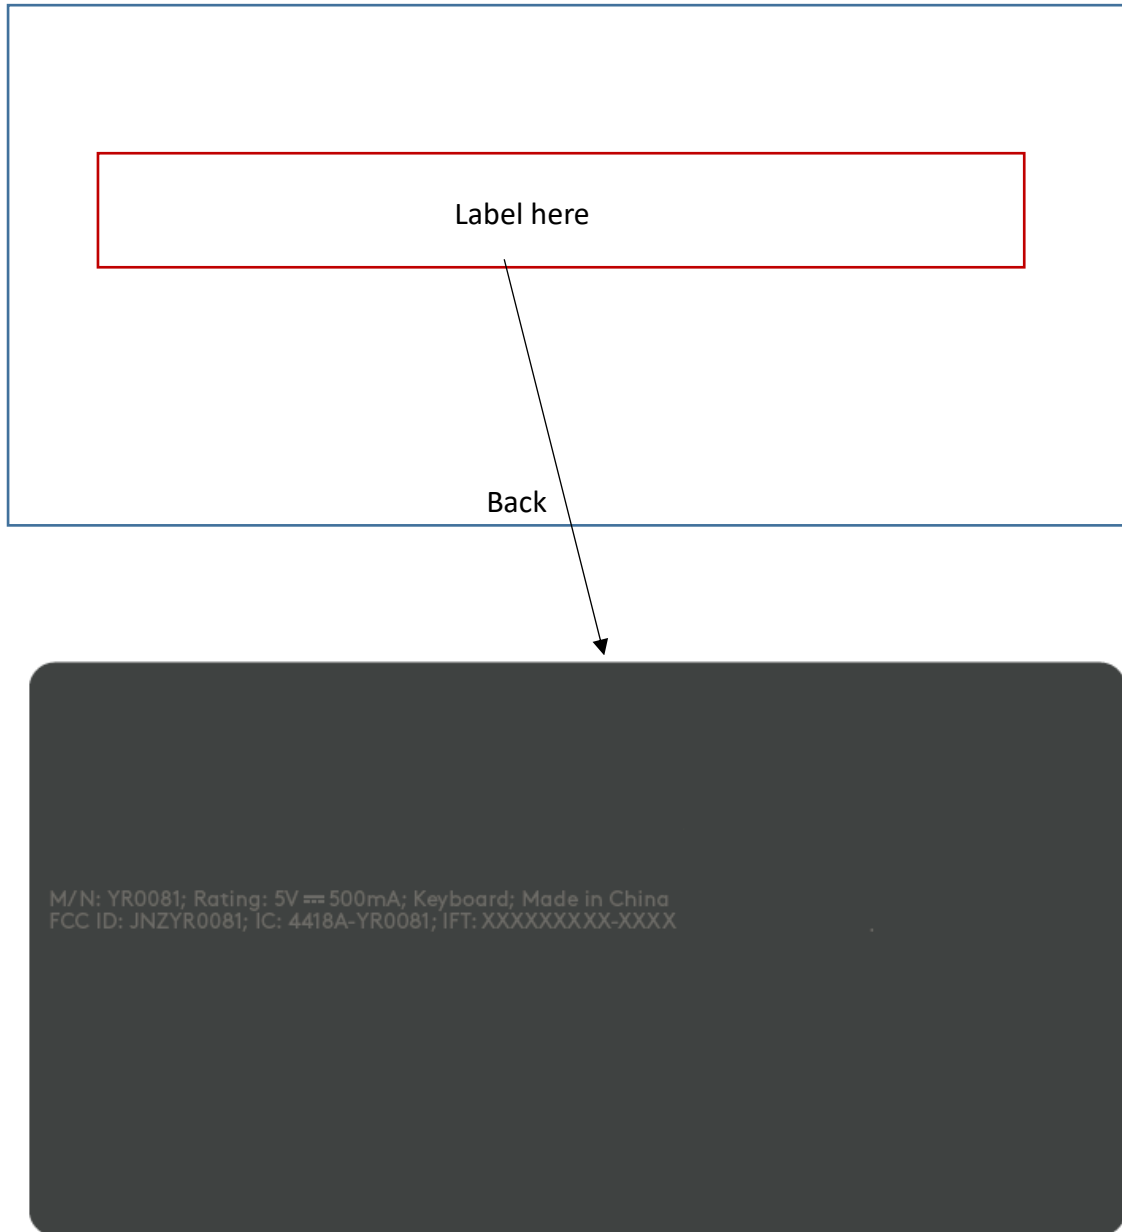

## FCC Label & Label Location

The label will be permanently affixed at a conspicuous location on the device

(Fig.1) FCC ID: JNZYR0081