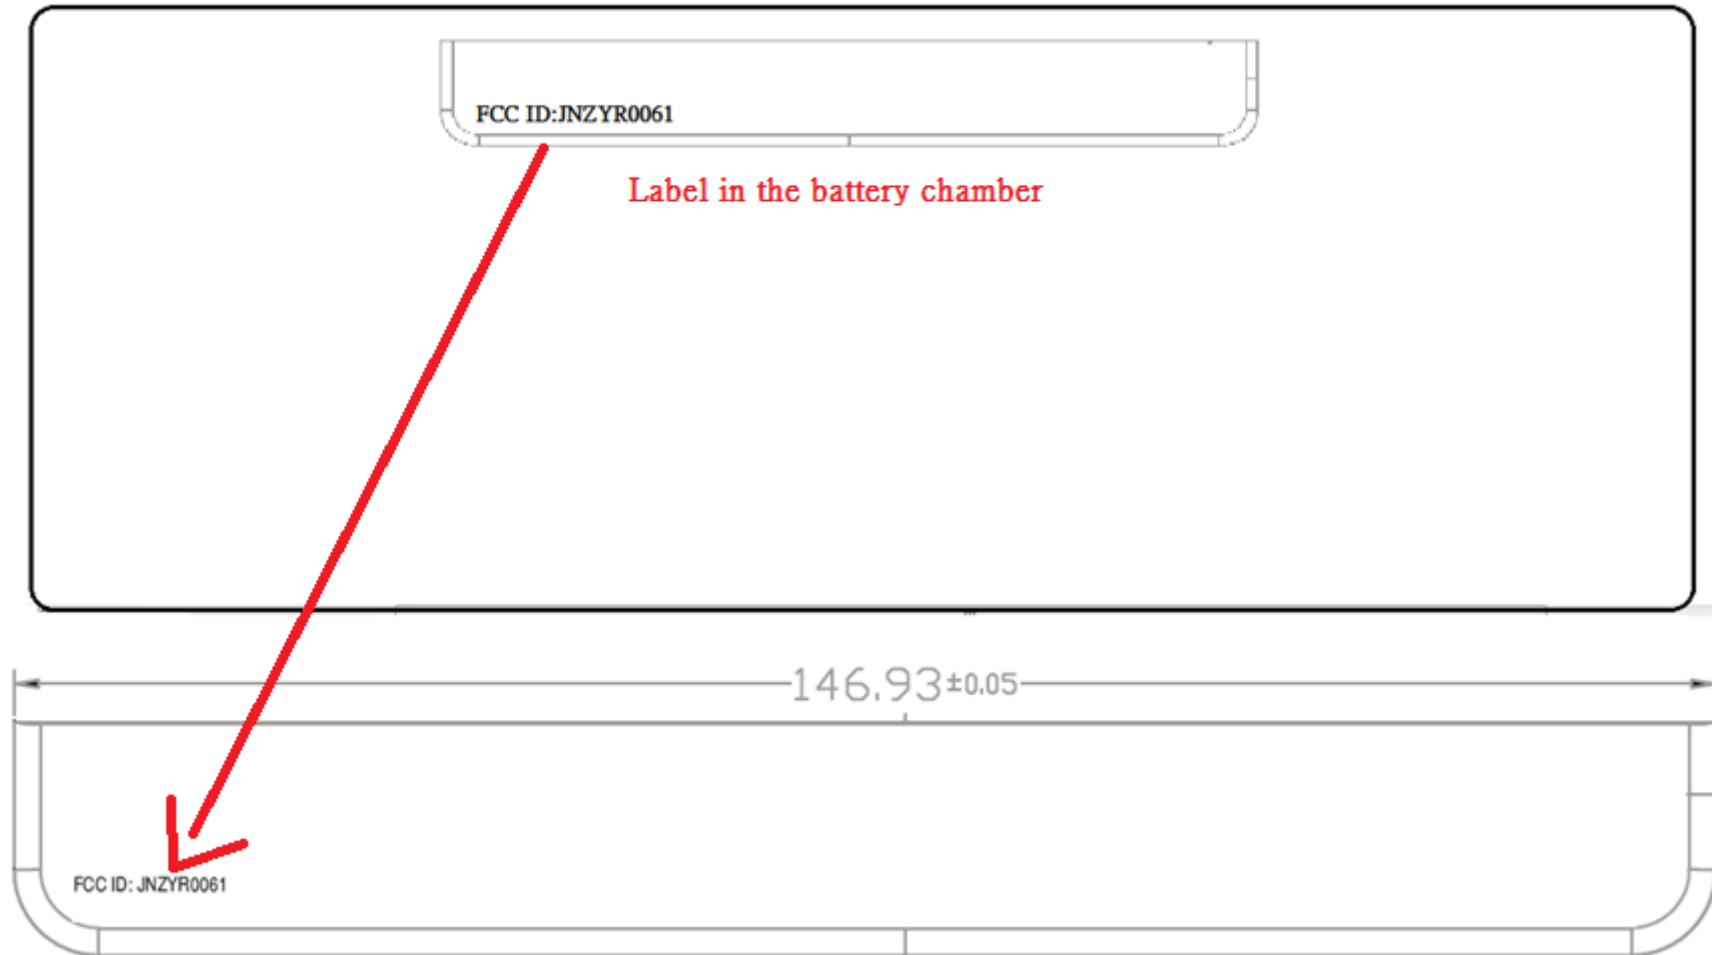

FCC LABEL & Label LOCATION

The label will be permanently affixed at a conspicuous location on the device.

(Fig.1) FCC ID: JNZYR0061