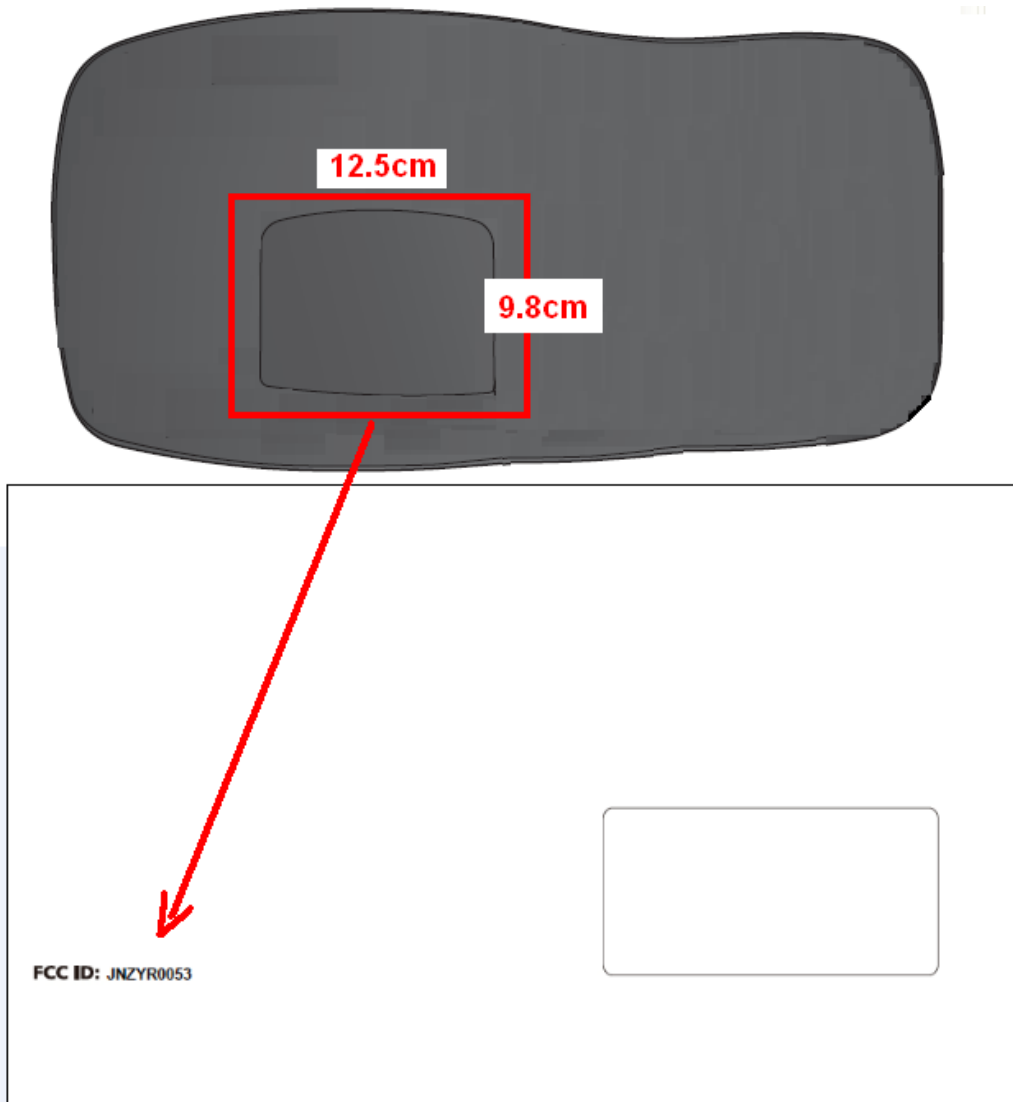

FCC LABEL & Label LOCATION

The label will be permanently affixed at a conspicuous location on the device.

(Fig.1) FCC ID: JNZYR0053