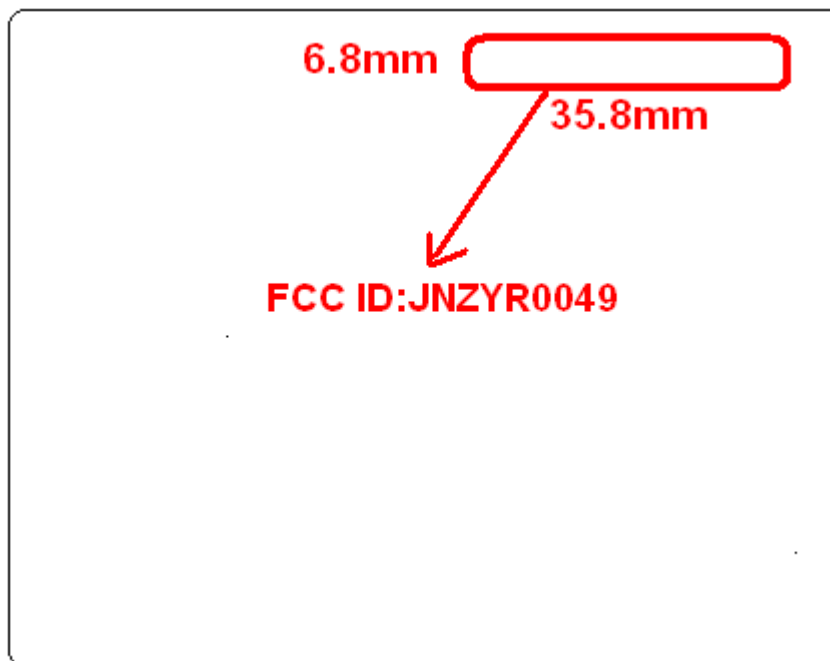

FCC LABEL LOCATION

The label will be permanently affixed at a conspicuous location on the device.

Label on back side of EUT

(Fig.1) FCC ID: JNZYR0049