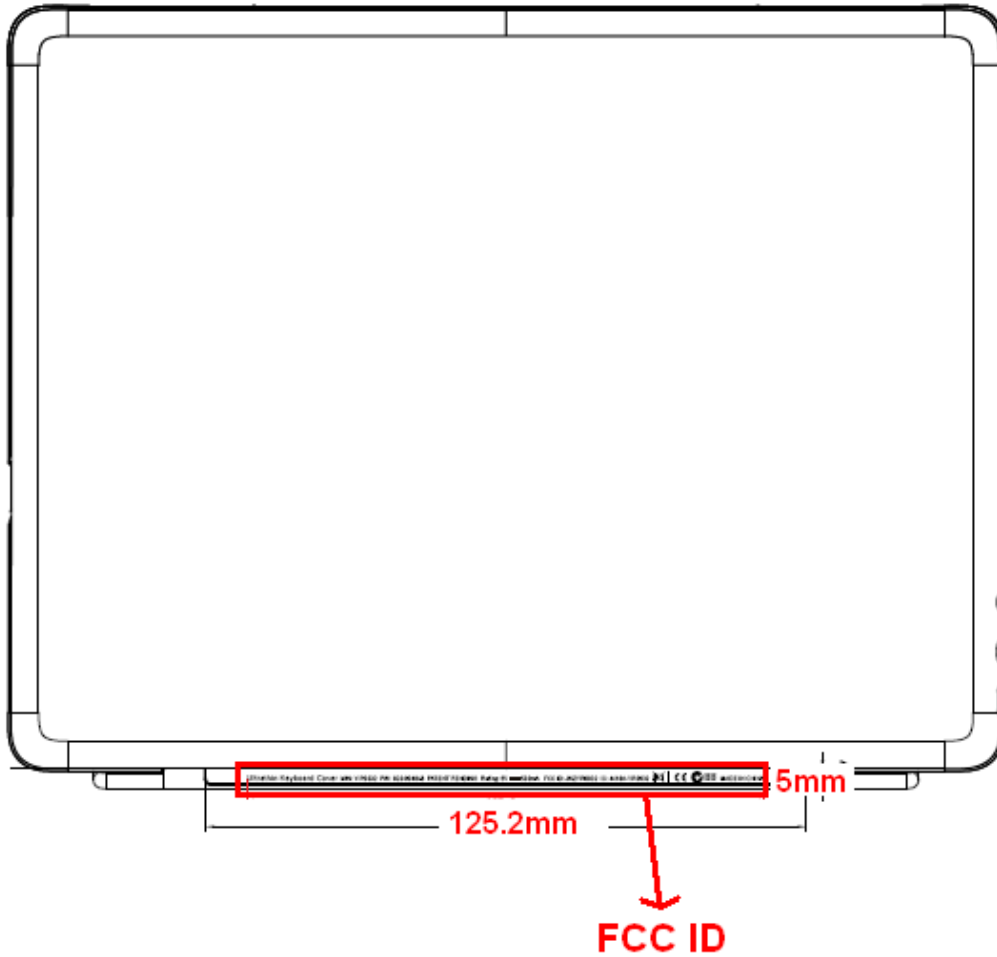

## FCC LABEL LOCATION

The label will be permanently affixed at a conspicuous location on the device.

(Fig.1) FCC ID: JNZYR0032