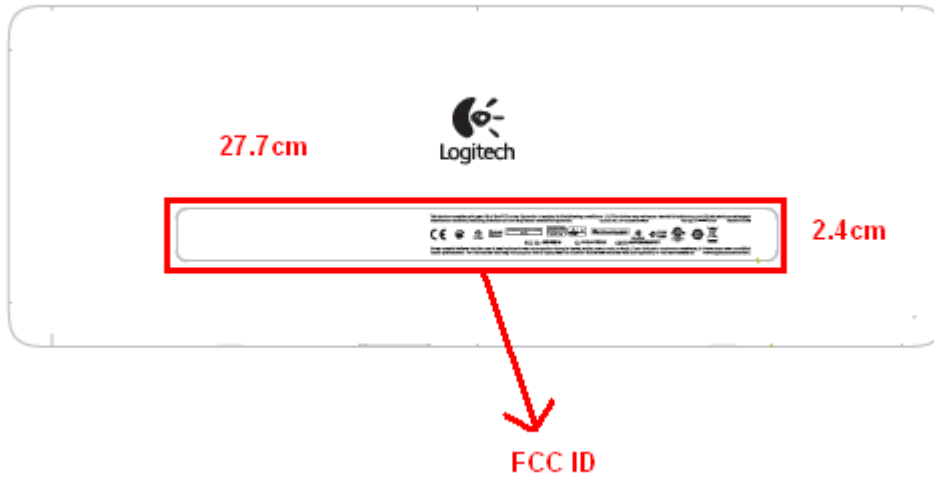

FCC LABEL LOCATION

The label will be permanently affixed at a conspicuous location on the device.

(Fig.1) FCC ID: JNZYR0016