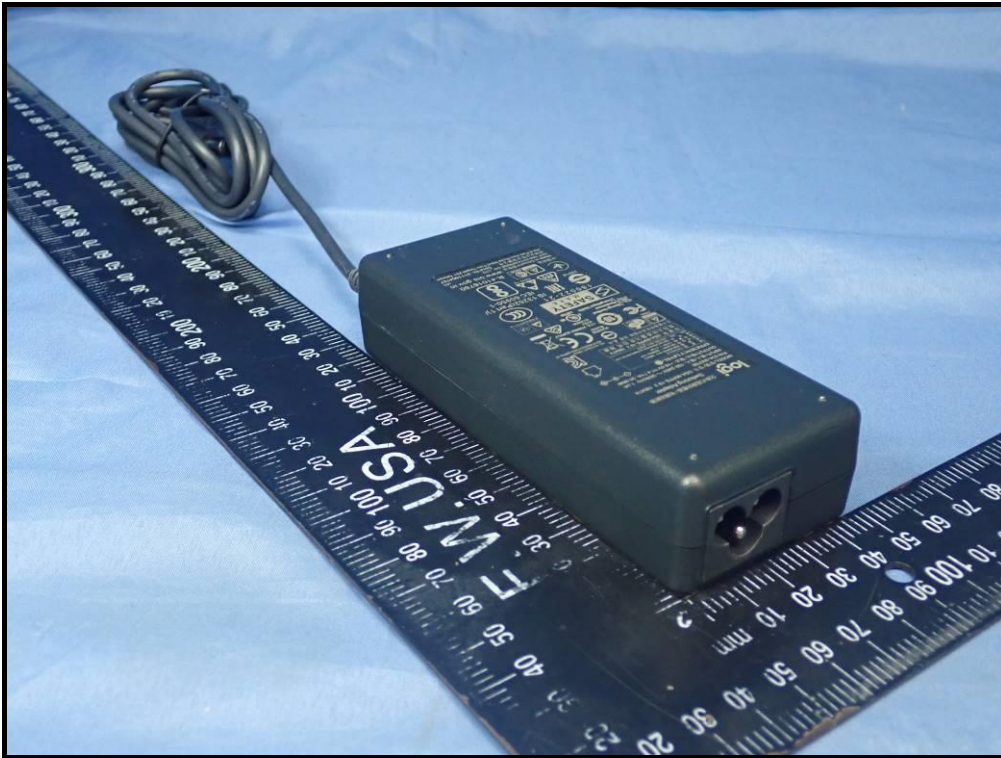

CONSTRUCTION PHOTOS OF EUT

Adapter

Power cord

Remote