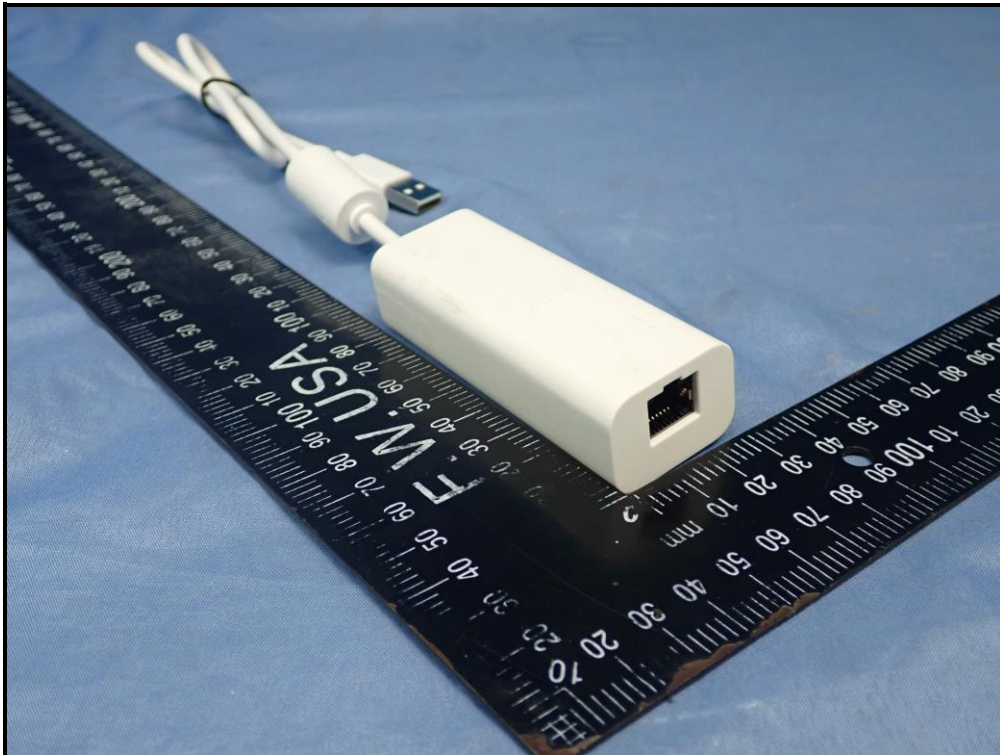

## CONSTRUCTION PHOTOS OF EUT

POE Adapter

RJ-45 Cable

USB Cable

REMOTE