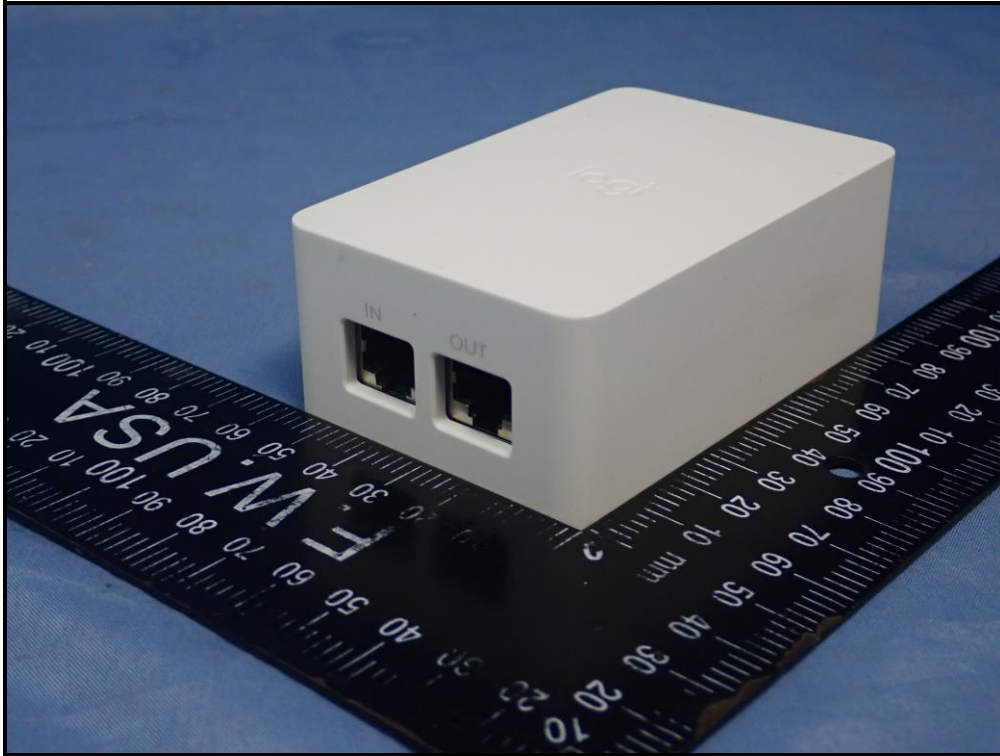

## CONSTRUCTION PHOTOS OF EUT

POE Adapter

RJ-45 Cable

USB Cable

REMOTE