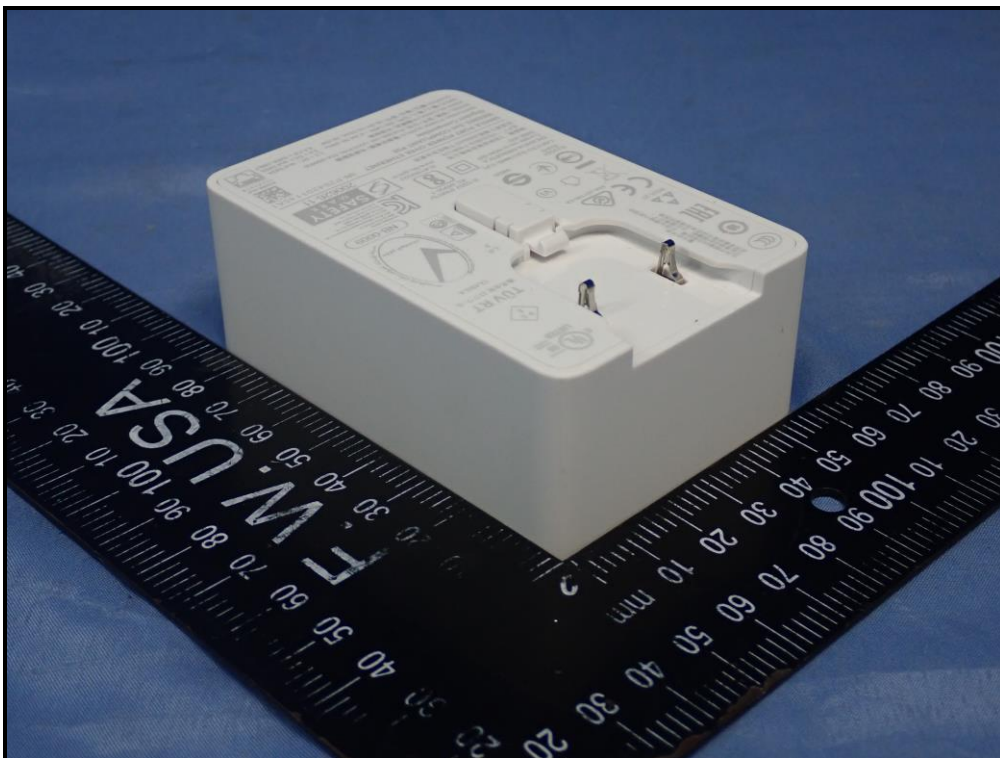

## CONSTRUCTION PHOTOS OF EUT

POE Adapter

RJ-45 Cable

USB Cable

REMOTE