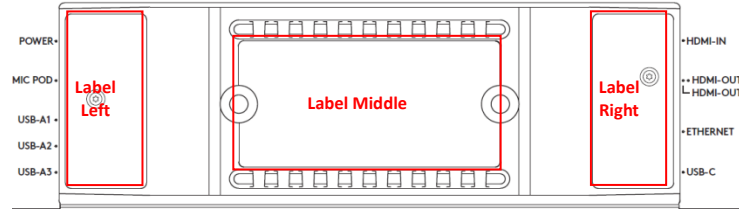

LABEL LEFT

RALLY BAR

<p>Camera and Speakerphone unit (攝影機與擴音機/摄像头与扬声器) Model No. (型號/型号): VR0019 Input (輸入/输入): 19.0V=4.74A PN Graphite: 860-000582 / PN White: 860-000583</p>	<p>Logitech Europe S.A. Takenhofplein 3, 6538 SZ Nijmegen, NL Logitech Europe S.A. 1015 Lausanne, CH</p> <p>Made in Taiwan (台灣製造)</p>
---	--

								
CMIIT ID: 2020XXXXXX	D41126 RoHS	CCA119LPXXXXXX	R-R-DZL-VR0019					

 203-XXXXXX
 5GHz band:
 Indoor use only

H005 20 024 XXXXX-XX-03229 NR.2020-XX-X-XXXX

LABEL MIDDLE

Landing zone for rework label, when needed (non-printable)

LABEL RIGHT

EUT (Back view - I/O interfaces location)

Label Left/Middle/Right Location