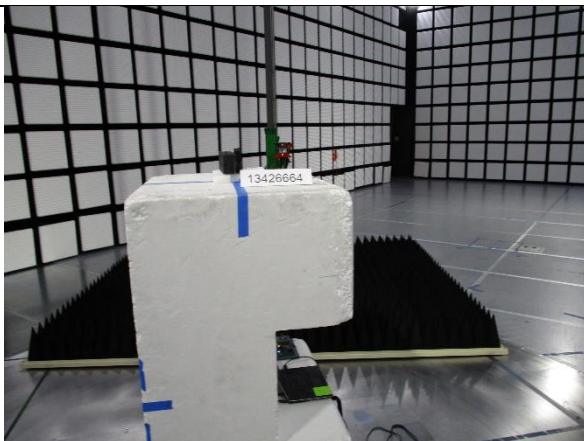

### ANTENNA PORT CONDUCTED RF MEASUREMENT SETUP

FRONT PHOTO

### AC MAINS LINE CONDUCTED EMISSIONS

FRONT PHOTO (AC/DC ADAPTER)

BACK PHOTO (AC/DC ADAPTER)

**3 METER RADIATED SPURIOUS EMISSIONS BELOW 30MHz**

FRONT PHOTO

BACK PHOTO

**3 METER RADIATED SPURIOUS EMISSIONS 30MHz TO 1GHz**

FRONT PHOTO

BACK PHOTO

**RADIATED SPURIOUS EMISSIONS ABOVE 1GHz**

FRONT PHOTO

BACK PHOTO

**END OF TEST REPORT**