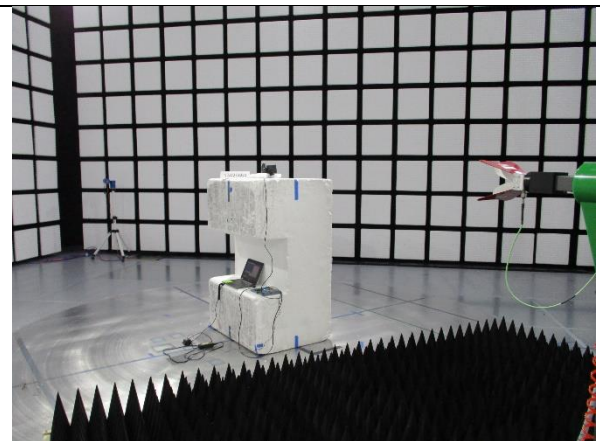

### ANTENNA PORT CONDUCTED RF MEASUREMENT SETUP

FRONT PHOTO

### AC MAINS LINE CONDUCTED EMISSIONS

FRONT PHOTO (AC/DC ADAPTER)

BACK PHOTO (AC/DC ADAPTER)

**3 METER RADIATED SPURIOUS EMISSIONS BELOW 30MHz**

FRONT PHOTO

BACK PHOTO

**3 METER RADIATED SPURIOUS EMISSIONS 30MHz TO 1GHz**

FRONT PHOTO

BACK PHOTO

**RADIATED SPURIOUS EMISSIONS ABOVE 1GHz**

FRONT PHOTO

BACK PHOTO

**END OF TEST REPORT**