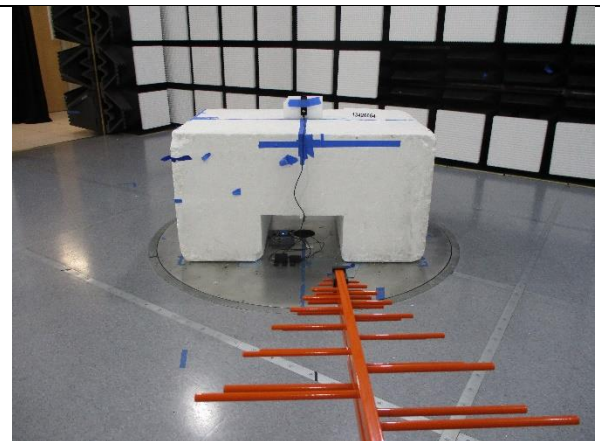

### ANTENNA PORT CONDUCTED RF MEASUREMENT SETUP

FRONT PHOTO

### AC MAINS LINE CONDUCTED EMISSIONS

FRONT PHOTO (AC/DC ADAPTER)

BACK PHOTO (AC/DC ADAPTER)

**3 METER RADIATED SPURIOUS EMISSIONS BELOW 30MHz**

FRONT PHOTO

BACK PHOTO

**3 METER RADIATED SPURIOUS EMISSIONS 30MHz TO 1GHz**

FRONT PHOTO

BACK PHOTO

**RADIATED SPURIOUS EMISSIONS ABOVE 1GHz**

FRONT PHOTO

BACK PHOTO

**END OF TEST REPORT**