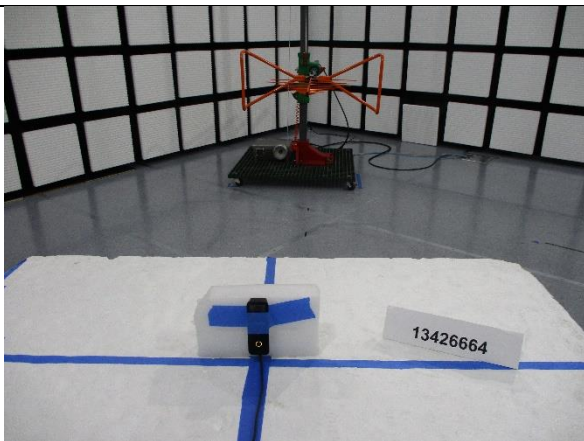

### ANTENNA PORT CONDUCTED RF MEASUREMENT SETUP

FRONT PHOTO

### AC MAINS LINE CONDUCTED EMISSIONS

FRONT PHOTO (AC/DC ADAPTER)

BACK PHOTO (AC/DC ADAPTER)

**3 METER RADIATED SPURIOUS EMISSIONS BELOW 30MHz**

FRONT PHOTO

BACK PHOTO

**3 METER RADIATED SPURIOUS EMISSIONS 30MHz TO 1GHz**

FRONT PHOTO

BACK PHOTO

**RADIATED SPURIOUS EMISSIONS ABOVE 1GHz**

FRONT PHOTO

BACK PHOTO

**END OF TEST REPORT**