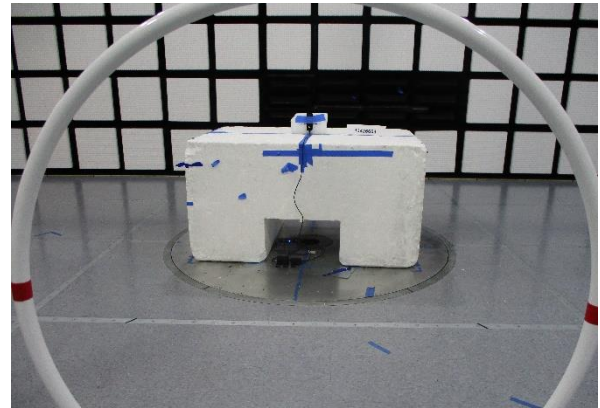

### ANTENNA PORT CONDUCTED RF MEASUREMENT SETUP

FRONT PHOTO

### AC MAINS LINE CONDUCTED EMISSIONS

FRONT PHOTO (AC/DC ADAPTER)

BACK PHOTO (AC/DC ADAPTER)

**3 METER RADIATED SPURIOUS EMISSIONS BELOW 30MHz**

FRONT PHOTO

BACK PHOTO

**3 METER RADIATED SPURIOUS EMISSIONS 30MHz TO 1GHz**

FRONT PHOTO

BACK PHOTO

**RADIATED SPURIOUS EMISSIONS ABOVE 1GHz**

FRONT PHOTO

BACK PHOTO

**END OF TEST REPORT**