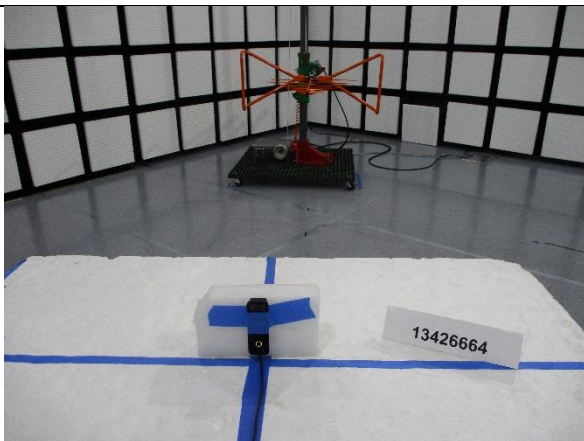

12. SETUP PHOTOS

ANTENNA PORT CONDUCTED RF MEASUREMENT SETUP

FRONT PHOTO

AC MAINS LINE CONDUCTED EMISSIONS

FRONT PHOTO (AC/DC ADAPTER)

BACK PHOTO (AC/DC ADAPTER)

3 METER RADIATED SPURIOUS EMISSIONS BELOW 30MHZ

FRONT PHOTO

BACK PHOTO

3 METER RADIATED SPURIOUS EMISSIONS 30MHZ TO 1GHZ

FRONT PHOTO

BACK PHOTO

3 METER RADIATED SPURIOUS EMISSIONS 1GHZ TO 18GHZ

FRONT PHOTO

BACK PHOTO