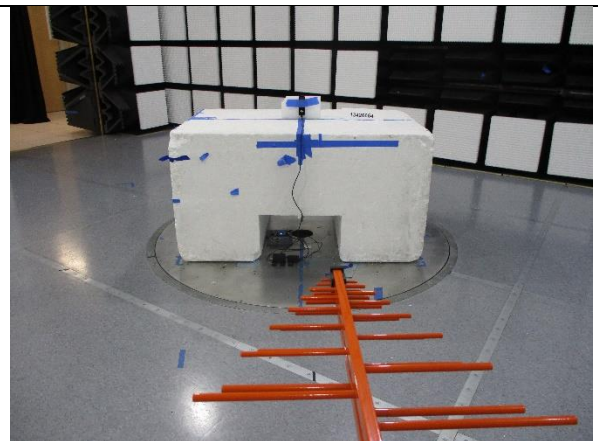

12. SETUP PHOTOS

ANTENNA PORT CONDUCTED RF MEASUREMENT SETUP

FRONT PHOTO

AC MAINS LINE CONDUCTED EMISSIONS

FRONT PHOTO (AC/DC ADAPTER)

BACK PHOTO (AC/DC ADAPTER)

3 METER RADIATED SPURIOUS EMISSIONS BELOW 30MHZ

FRONT PHOTO

BACK PHOTO

3 METER RADIATED SPURIOUS EMISSIONS 30MHZ TO 1GHZ

FRONT PHOTO

BACK PHOTO

3 METER RADIATED SPURIOUS EMISSIONS 1GHZ TO 18GHZ

FRONT PHOTO

BACK PHOTO