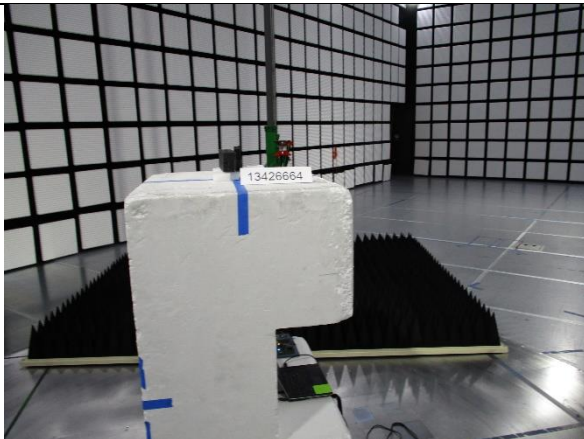

12. SETUP PHOTOS

ANTENNA PORT CONDUCTED RF MEASUREMENT SETUP

FRONT PHOTO

AC MAINS LINE CONDUCTED EMISSIONS

FRONT PHOTO (AC/DC ADAPTER)

BACK PHOTO (AC/DC ADAPTER)

3 METER RADIATED SPURIOUS EMISSIONS BELOW 30MHZ

FRONT PHOTO

BACK PHOTO

3 METER RADIATED SPURIOUS EMISSIONS 30MHZ TO 1GHZ

FRONT PHOTO

BACK PHOTO

3 METER RADIATED SPURIOUS EMISSIONS 1GHZ TO 18GHZ

FRONT PHOTO

BACK PHOTO