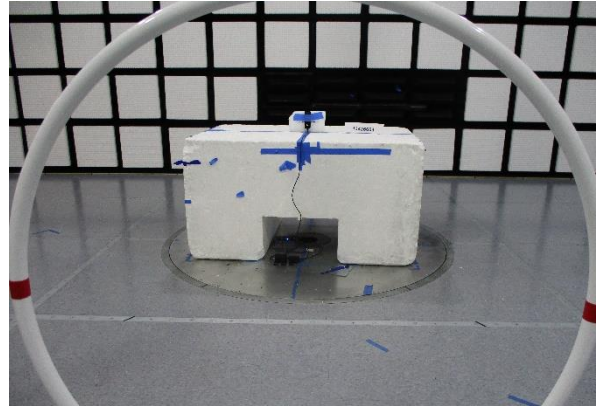

12. SETUP PHOTOS

ANTENNA PORT CONDUCTED RF MEASUREMENT SETUP

FRONT PHOTO

AC MAINS LINE CONDUCTED EMISSIONS

FRONT PHOTO (AC/DC ADAPTER)

BACK PHOTO (AC/DC ADAPTER)

3 METER RADIATED SPURIOUS EMISSIONS BELOW 30MHZ

FRONT PHOTO

BACK PHOTO

3 METER RADIATED SPURIOUS EMISSIONS 30MHZ TO 1GHZ

FRONT PHOTO

BACK PHOTO

3 METER RADIATED SPURIOUS EMISSIONS 1GHZ TO 18GHZ

FRONT PHOTO

BACK PHOTO