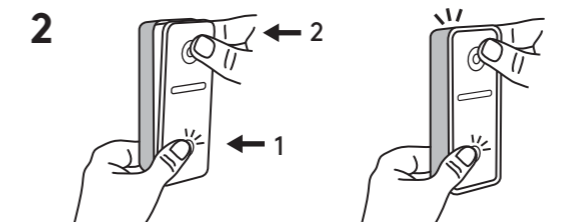

CIRCLE VIEW Wired Doorbell Wired Doorbell

Installation | Installation

! Installing this product requires competency and access to power tools and comfort with electric power.
Installing this product requires competency and access to power tools and comfort with electric power.

Redeem installation Redeem installation

logitech.com/circleviewdoorbell/redeem

Access your unique code on the side of this box
Access your unique code on the side of this box

? logitech.com/circleviewdoorbell/support

Apple HomeKit

Please follow the instructions in the web setup guide to complete pairing supported by your iOS device.

Please follow the instructions in the web setup guide to complete pairing supported by your iOS device.

? apple.com/iOS/home

logitech®

620-XXXXXX 002

Hardware reset | Hardware reset

House power
House power