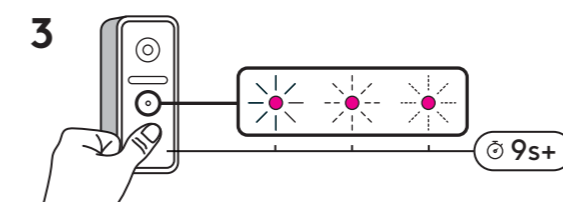

CIRCLE VIEW Wired Doorbell Wired Doorbell

Installation | Installation

! Installing this product requires competency and access to power tools and comfort with electric power.
Installing this product requires competency and access to power tools and comfort with electric power.

Redeem installation Redeem installation

logitech.com/circleviewdoorbell/redeem

Access your unique code on the side of this box
Access your unique code on the side of this box

? logitech.com/circleviewdoorbell/support

Apple HomeKit

Please follow the instructions in the web setup guide to complete pairing supported by your iOS device.

Please follow the instructions in the web setup guide to complete pairing supported by your iOS device.

? apple.com/iOS/home

logitech®

620-XXXXXX 002

Hardware reset | Hardware reset

House power
House power