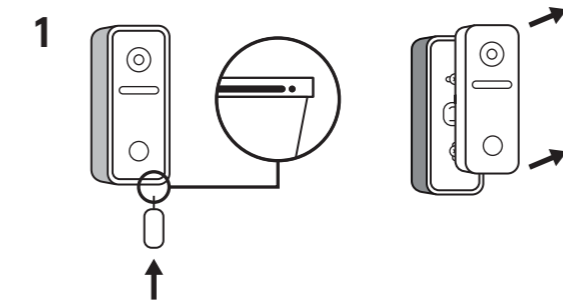

CIRCLE VIEW Wired Doorbell Wired Doorbell

Installation | Installation

! Installing this product requires competency and access to power tools and comfort with electric power.
Installing this product requires competency and access to power tools and comfort with electric power.

Redeem installation Redeem installation

logitech.com/circleviewdoorbell/redeem

Access your unique code on the side of this box
Access your unique code on the side of this box

? logitech.com/circleviewdoorbell/support

Apple HomeKit

Please follow the instructions in the web setup guide to complete pairing supported by your iOS device.

Please follow the instructions in the web setup guide to complete pairing supported by your iOS device.

? apple.com/iOS/home

logitech®

620-XXXXXX 002

Hardware reset | Hardware reset

House power
House power