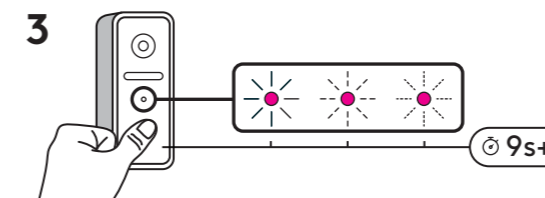

Please follow the instructions in the web setup guide to complete pairing supported by your iOS device.

? apple.com/iOS/home

logitech

620-XXXXXX 002

Hardware reset | Hardware reset

House power
House power

USB
USB