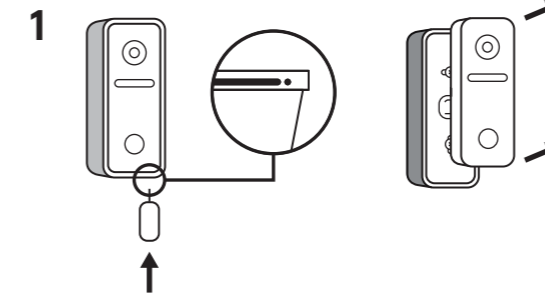

Please follow the instructions in the web setup guide to complete pairing supported by your iOS device.

? apple.com/iOS/home

logitech

620-XXXXXX 002

Hardware reset | Hardware reset

House power
House power

USB
USB