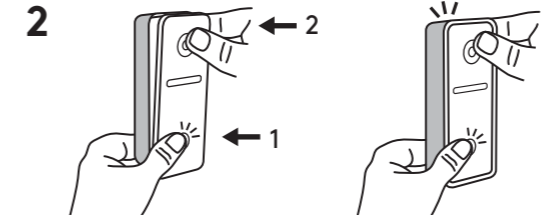

Please follow the instructions in the web setup guide to complete pairing supported by your iOS device.

? apple.com/iOS/home

logitech

620-XXXXXX 002

Hardware reset | Hardware reset

House power
House power

USB
USB