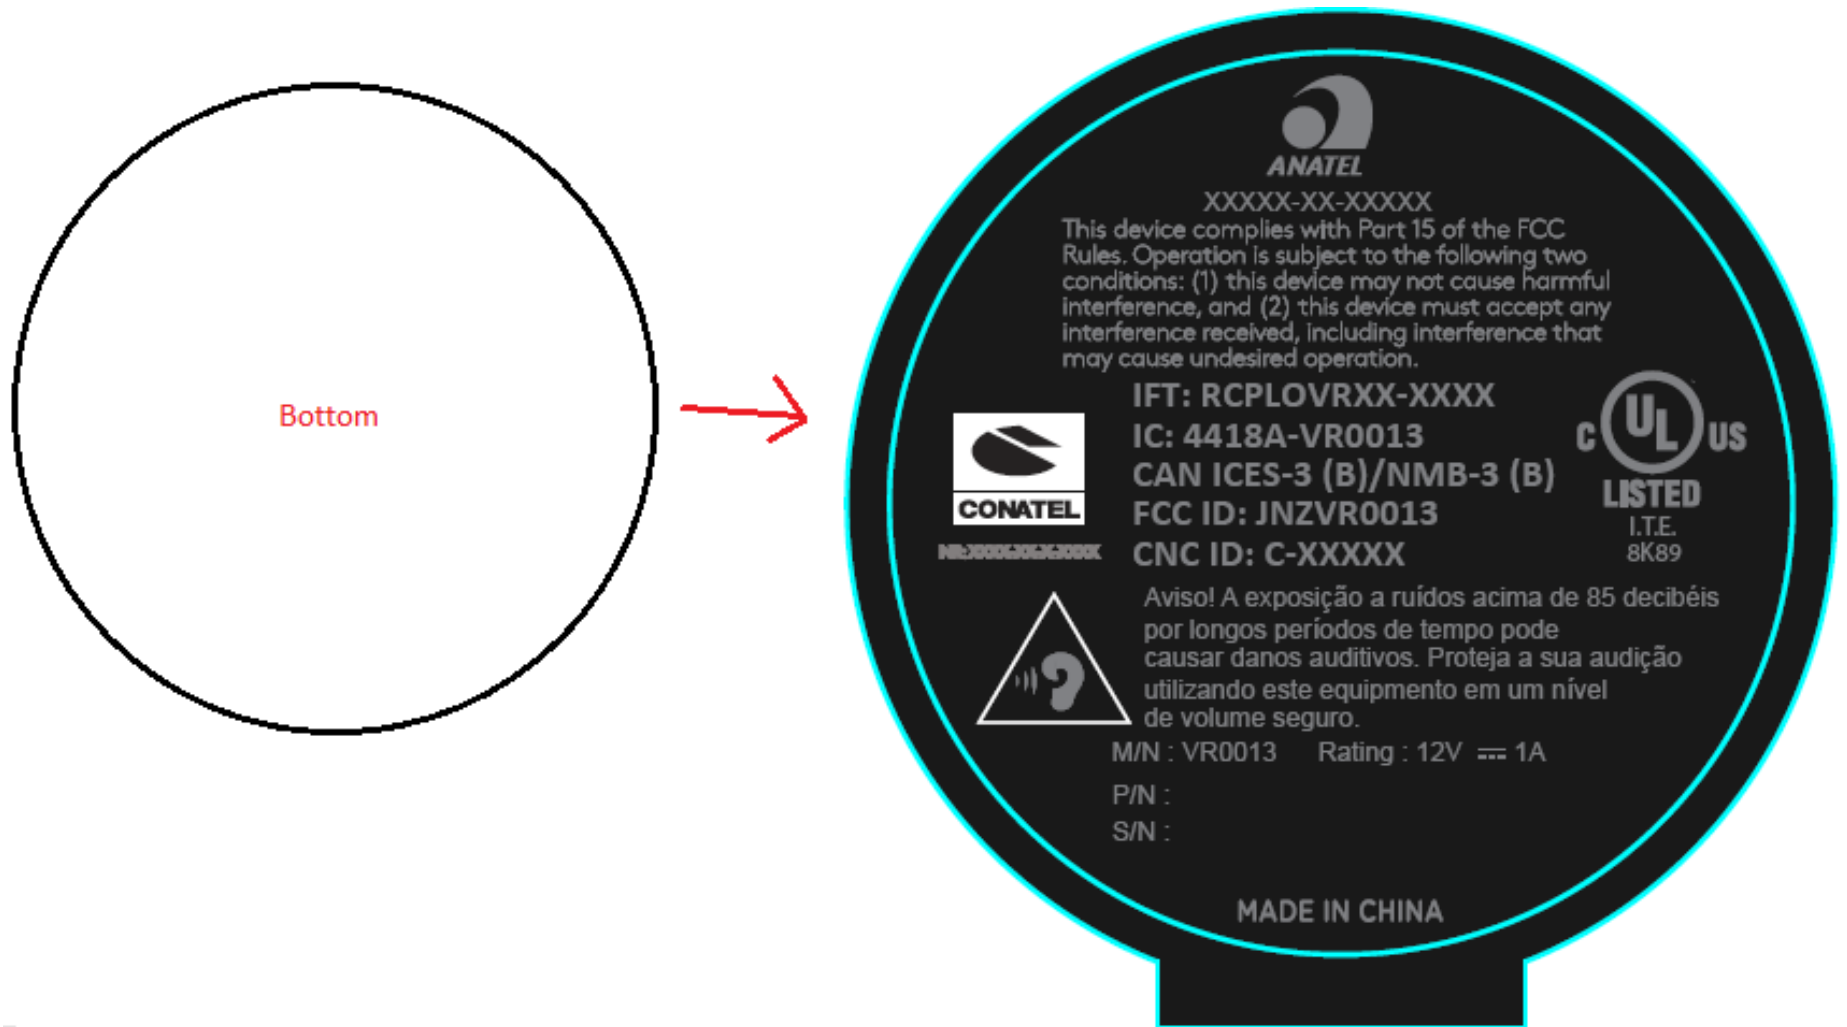

FCC LABEL & Label LOCATION

The label will be permanently affixed at a conspicuous location on the device.

(Fig.1) FCC ID: JNZVR0013