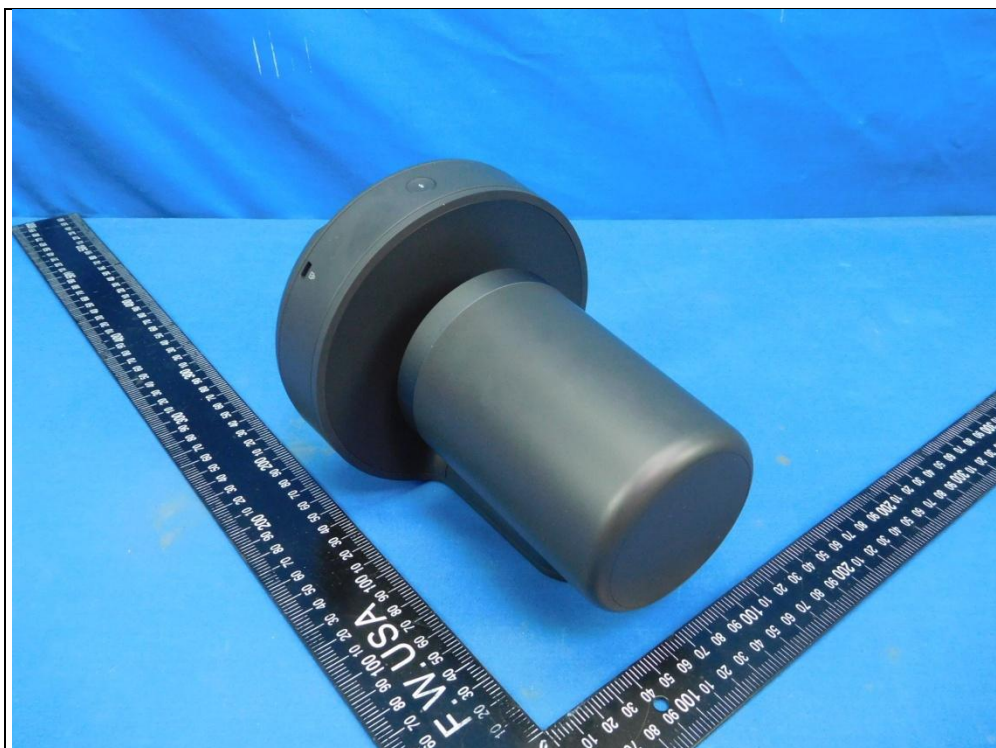

## CONSTRUCTION PHOTOS OF EUT

### Rally PTZ Power Splitter (Model : V-U0052)