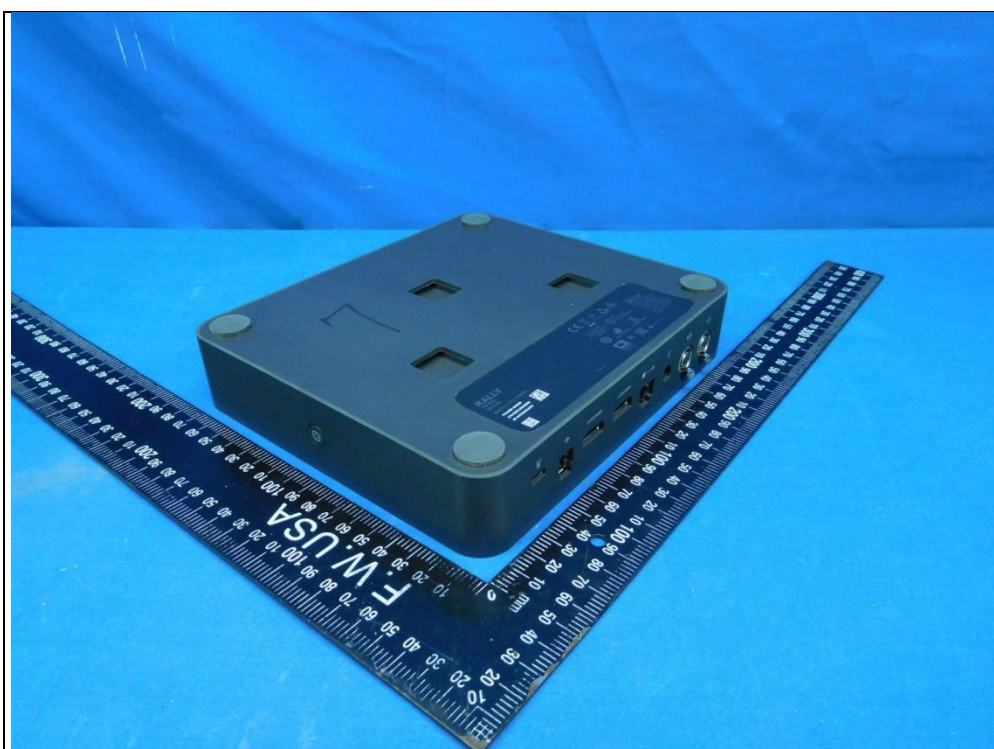

CONSTRUCTION PHOTOS OF EUT

Adapter (Brand: logi, Model No.: DSA-90PFE-19 3 190474)

Power Cable x 2

USB Type C to USB Type C Cable x 1

USB Type A to USB Type B Cable x 1

Cat.6 Cable x 1

HDMI Cable x 2