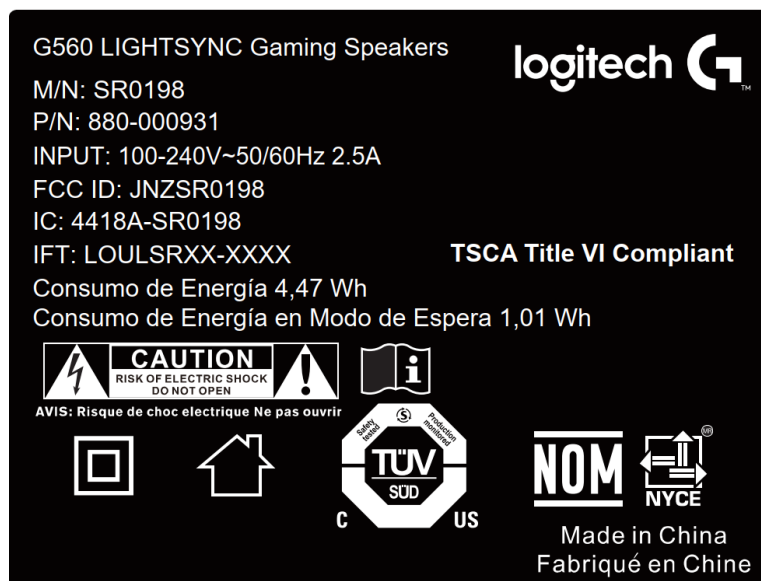

LABEL & Label LOCATION

The label will be permanently affixed at a conspicuous location on the device.

Back of the EUT

FCC ID: JNZSR0198

IC: 4418A-SR0198