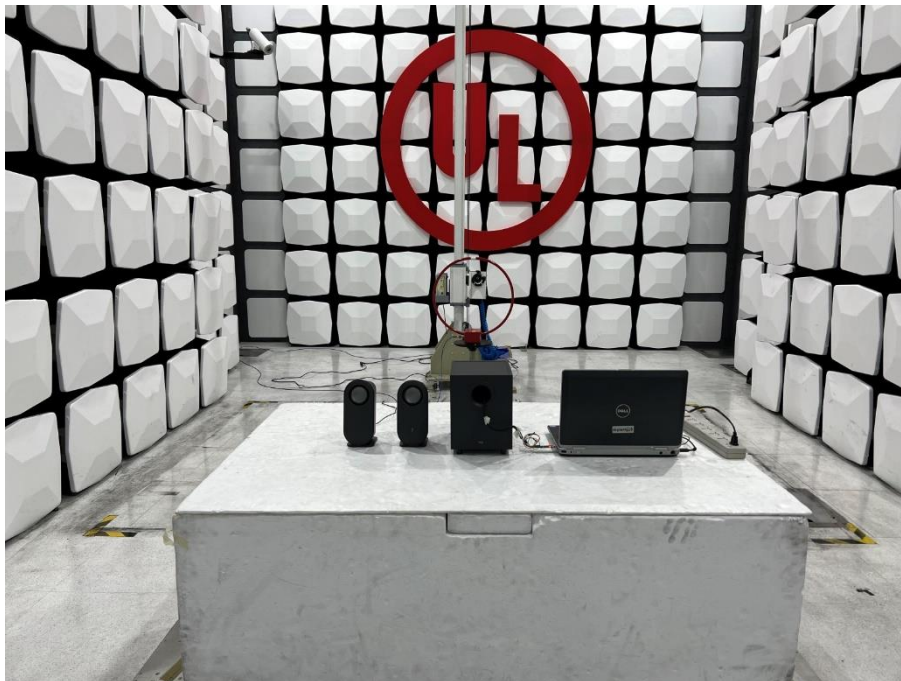

9 kHz ~ 30 MHz

Underwriters Laboratories Taiwan Co., Ltd.

Building B and Building E, No. 372-7, Sec. 4, Zhongxing Rd., Zhudong Township, Hsinchu County, Taiwan

Telephone :+886-2-7737-3000

Facsimile (FAX) :+886-3-583-7948