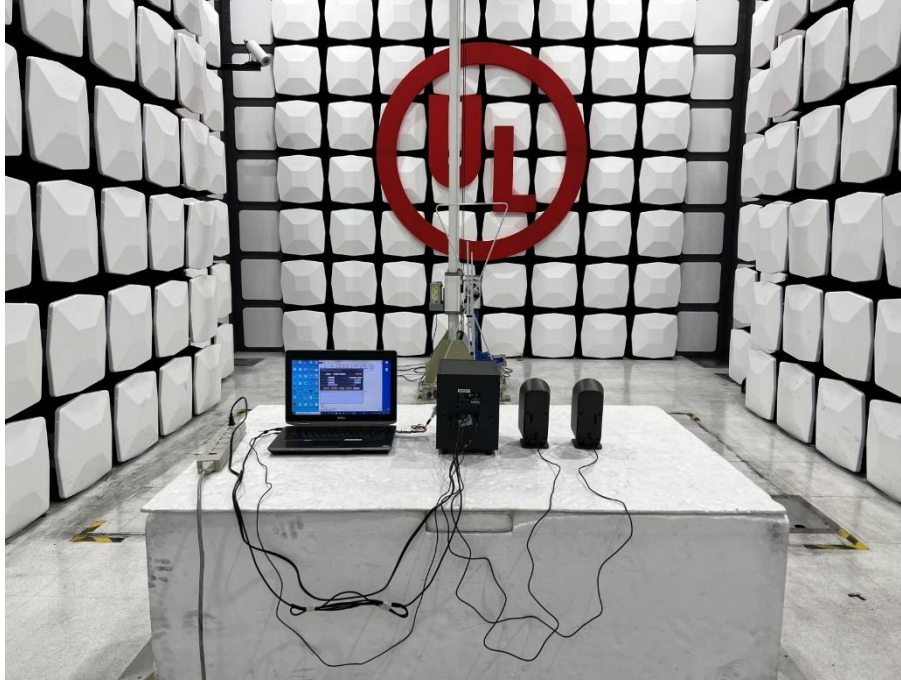

30 MHz ~ 1 GHz

Underwriters Laboratories Taiwan Co., Ltd.

Building B and Building E, No. 372-7, Sec. 4, Zhongxing Rd., Zhudong Township, Hsinchu County, Taiwan

Telephone :+886-2-7737-3000

Facsimile (FAX) :+886-3-583-7948