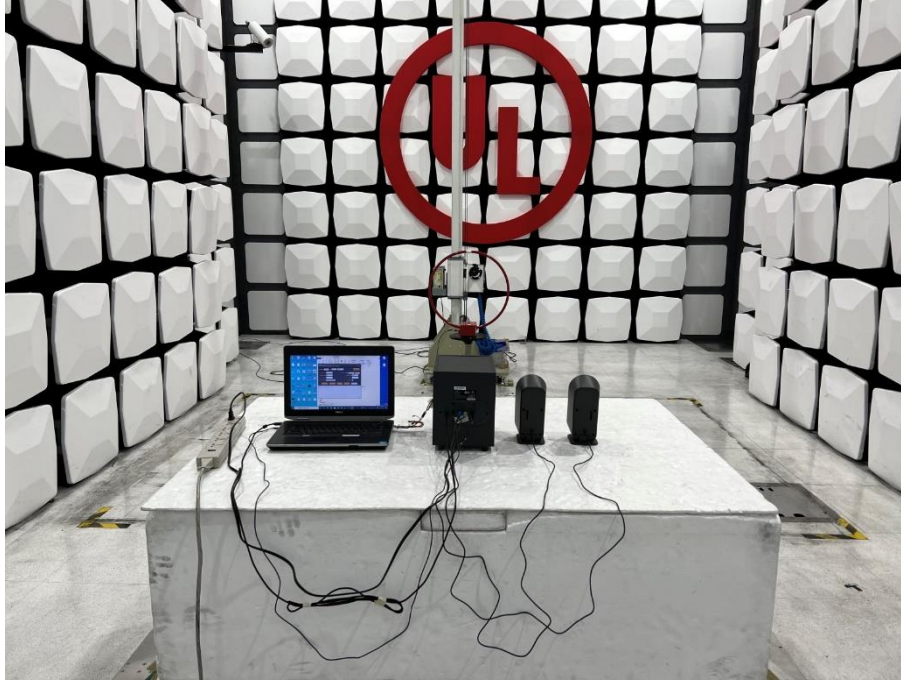

9 kHz ~ 30 MHz

Underwriters Laboratories Taiwan Co., Ltd.

Building B and Building E, No. 372-7, Sec. 4, Zhongxing Rd., Zhudong Township, Hsinchu County, Taiwan

Telephone :+886-2-7737-3000

Facsimile (FAX) :+886-3-583-7948