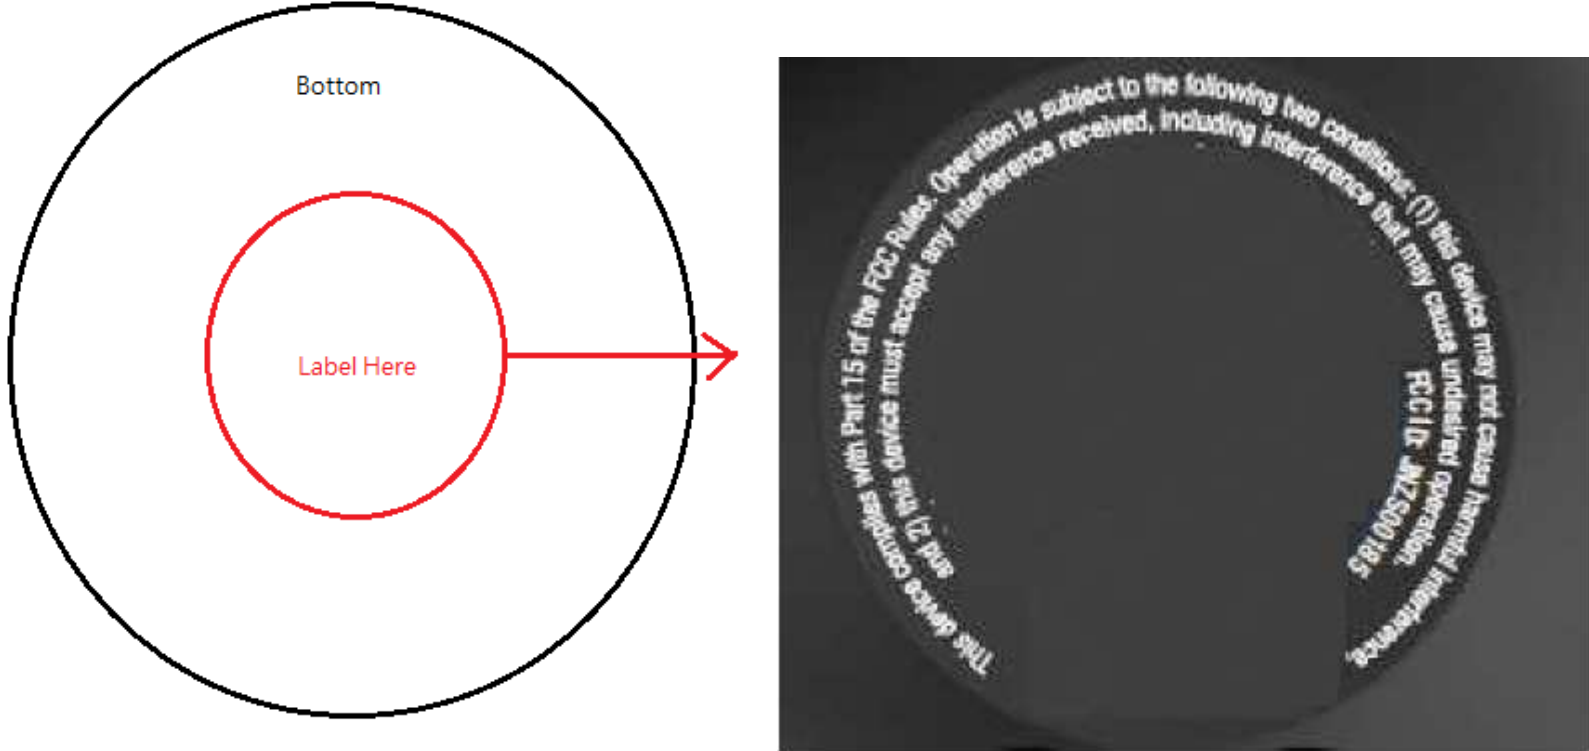

# FCC LABEL & Label LOCATION

The label will be permanently affixed at a conspicuous location on the device.

(Fig.1) FCC ID: JNZZS00185