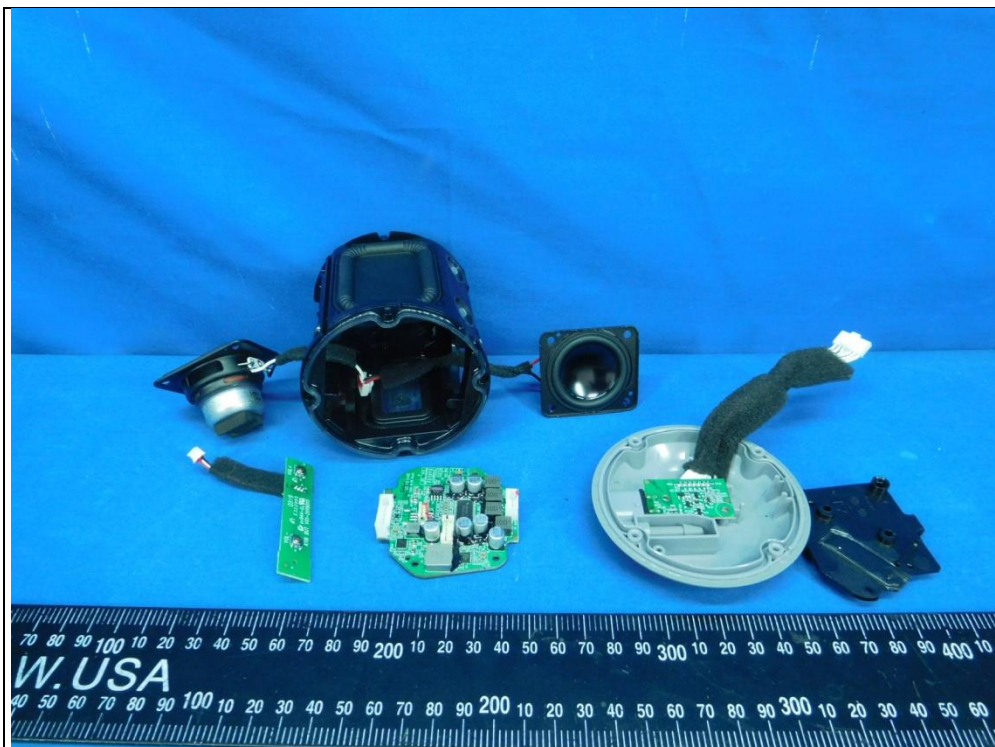

CONSTRUCTION PHOTOS OF EUT

Model No.: 944643

Model No.: AEC944643

Antenna