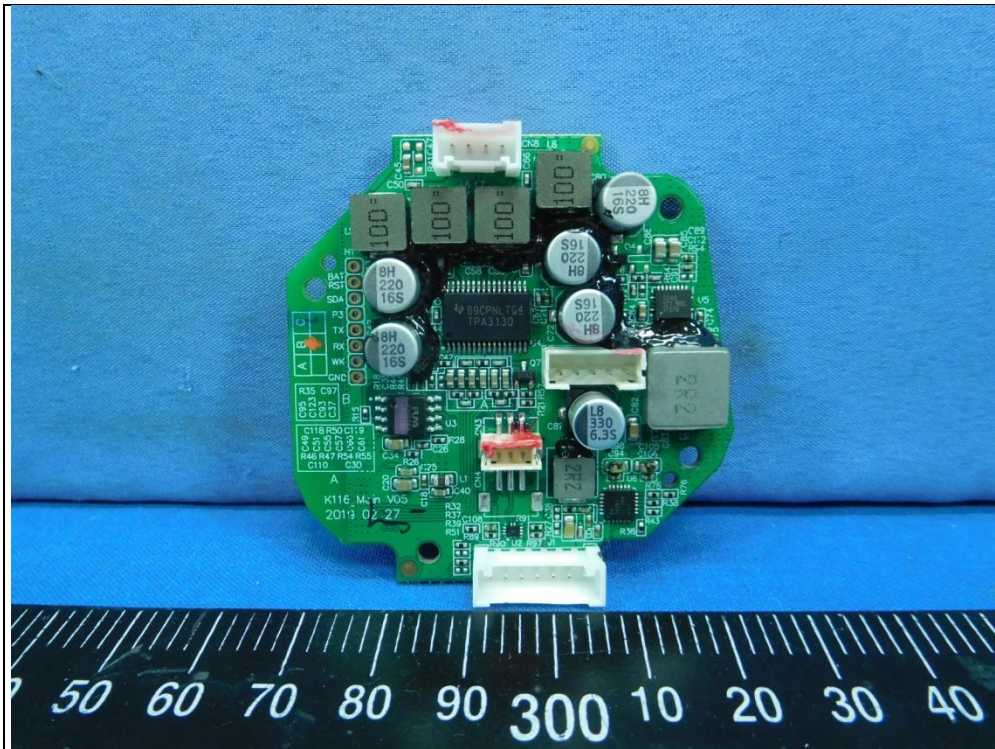

CONSTRUCTION PHOTOS OF EUT

Model No.: 944643

Model No.: AEC944643

Antenna