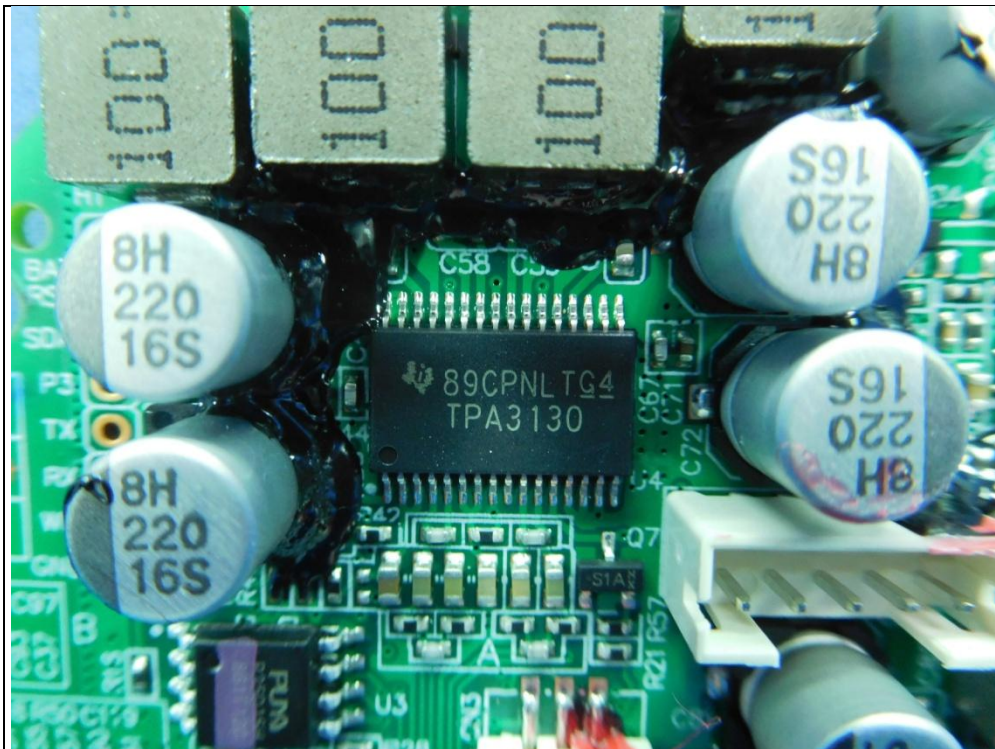

CONSTRUCTION PHOTOS OF EUT

Model No.: 944643

Model No.: AEC944643

Antenna