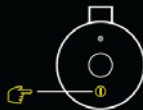

1. **2** PAIR YOUR PHONE TO THE SPEAKER
   PAIR YOUR PHONE TO THE SPEAKER
   PAIR YOUR PHONE TO THE SPEAKER

PRESS AND HOLD the Bluetooth® button to put it in pairing mode. Go to Bluetooth® setting on your phone and select MEGABOOM 3 to connect.
PRESS AND HOLD the Bluetooth® button to put it in pairing mode. Go to Bluetooth® setting on your phone and select MEGABOOM 3 to connect.
PRESS AND HOLD the Bluetooth® button to put it in pairing mode. Go to Bluetooth® setting on your phone and select MEGABOOM 3 to connect.