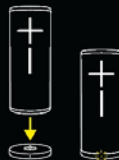

You can also charge your speaker by placing it on POWER UP charging dock (sold separately).

You can also charge your speaker by placing it on POWER UP charging dock (sold separately).

You can also charge your speaker by placing it on POWER UP charging dock (sold separately).