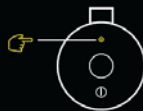

ULTIMATE EARS.

MEGABOOM 3

INSIDE THE BOX
INSIDE THE BOX
INSIDE THE BOX

LET'S GET STARTED
LET'S GET STARTED
LET'S GET STARTED

GET STARTED GET STARTED GET STARTED

1. **1** POWER ON THE SPEAKER
   POWER ON THE SPEAKER
   POWER ON THE SPEAKER

SHORT PRESS the Power button to turn on your MEGABOOM 3.
SHORT PRESS the Power button to turn on your MEGABOOM 3.
SHORT PRESS the Power button to turn on your MEGABOOM 3.

1. **2** PAIR YOUR PHONE TO THE SPEAKER
   PAIR YOUR PHONE TO THE SPEAKER
   PAIR YOUR PHONE TO THE SPEAKER

PRESS AND HOLD the Bluetooth® button to put it in pairing mode. Go to Bluetooth® setting on your phone and select MEGABOOM 3 to connect.
PRESS AND HOLD the Bluetooth® button to put it in pairing mode. Go to Bluetooth® setting on your phone and select MEGABOOM 3 to connect.
PRESS AND HOLD the Bluetooth® button to put it in pairing mode. Go to Bluetooth® setting on your phone and select MEGABOOM 3 to connect.

USE THE MAGIC BUTTON USE THE MAGIC BUTTON USE THE MAGIC BUTTON

USE THE MAGIC BUTTON TO CONTROL YOUR MUSIC
SHORT PRESS to play and pause
DOUBLE PRESS to skip a track

USE THE MAGIC BUTTON TO CONTROL YOUR MUSIC
SHORT PRESS to play and pause
DOUBLE PRESS to skip a track

USE THE MAGIC BUTTON TO CONTROL YOUR MUSIC
SHORT PRESS to play and pause
DOUBLE PRESS to skip a track

ADJUST VOLUME ADJUST VOLUME ADJUST VOLUME

PRESS the "+"/"- button to increase / decrease volume.
PRESS the "+"/"- button to increase / decrease volume.
PRESS the "+"/"- button to increase / decrease volume.

CHARGE YOUR SPEAKER CHARGE YOUR SPEAKER CHARGE YOUR SPEAKER

LIFT THE WEATHER DOOR to charge using the USB cable.
LIFT THE WEATHER DOOR to charge using the USB cable.
LIFT THE WEATHER DOOR to charge using the USB cable.

You can also charge your speaker by placing it on POWER UP charging dock (sold separately).