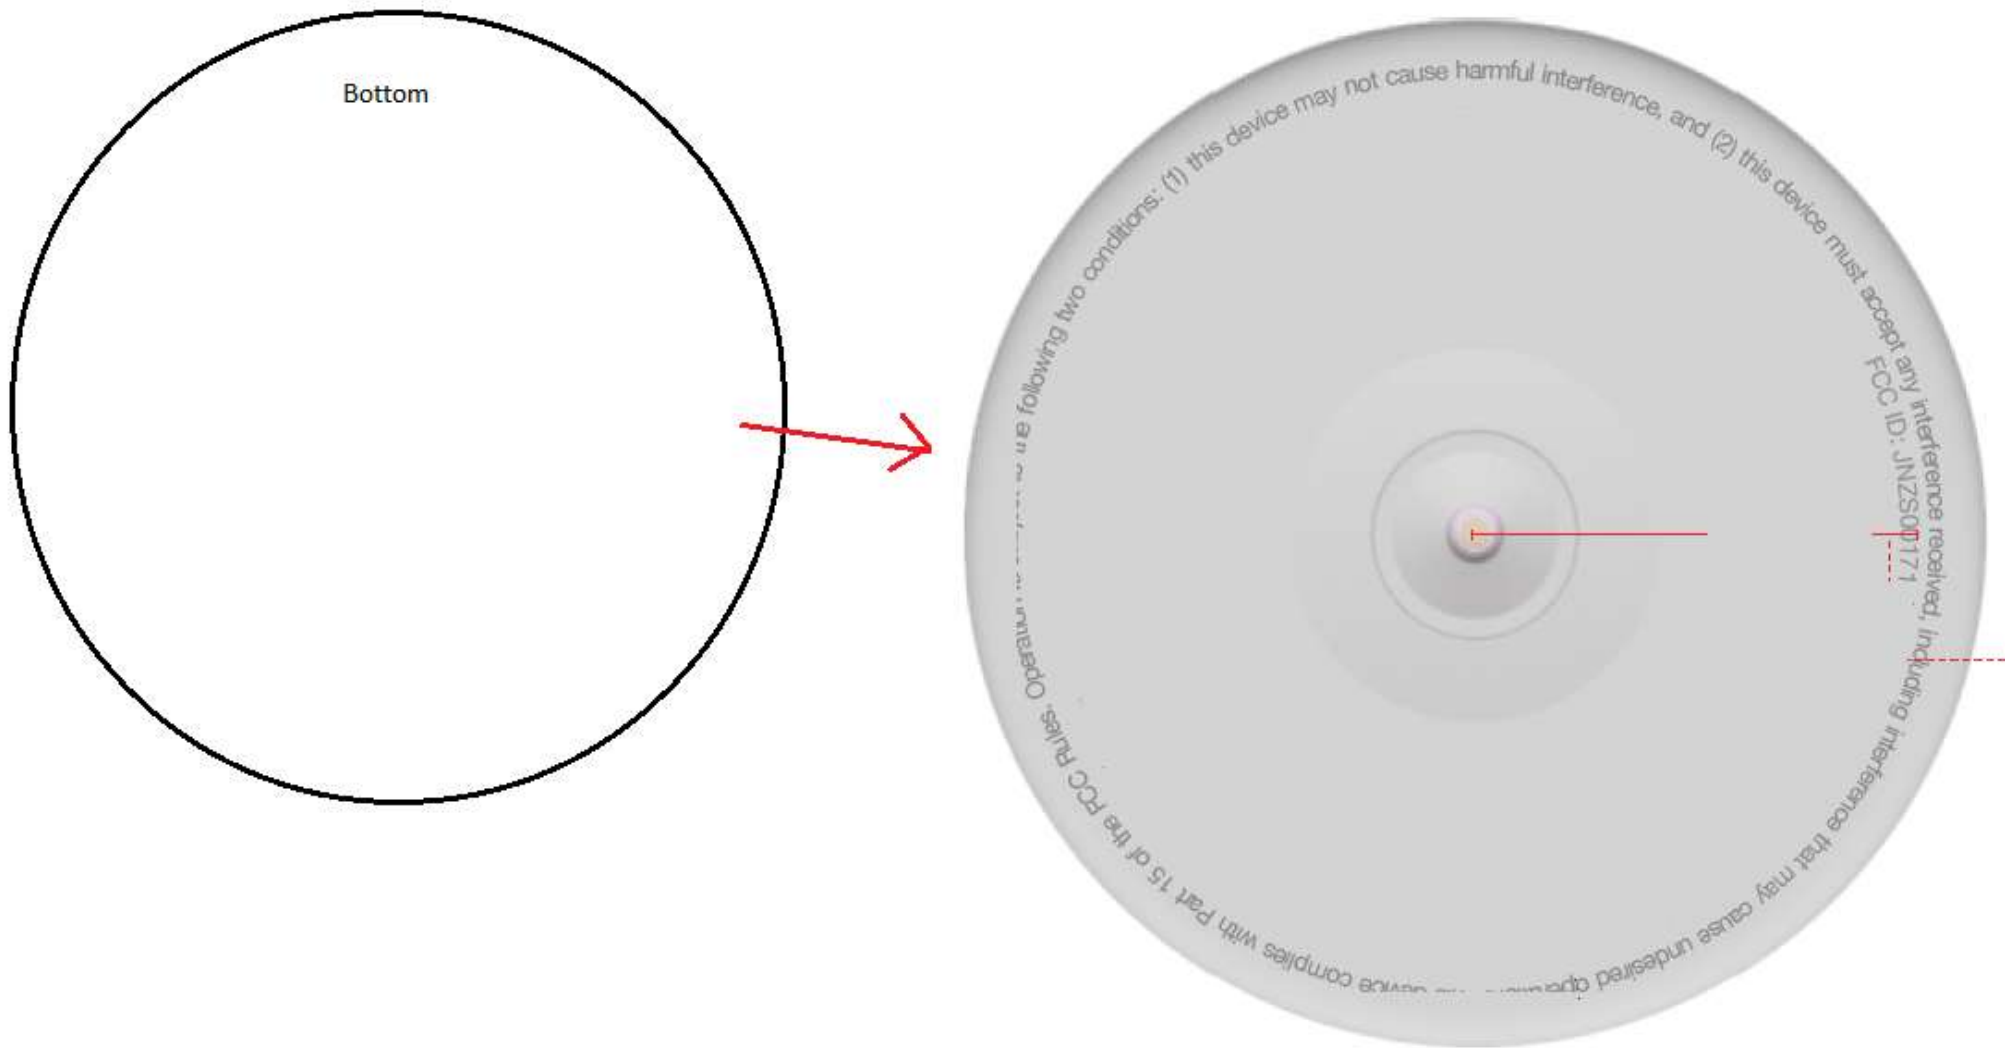

## FCC LABEL & Label LOCATION

The label will be permanently affixed at a conspicuous location on the device.

(Fig.1) FCC ID: JNZN00171