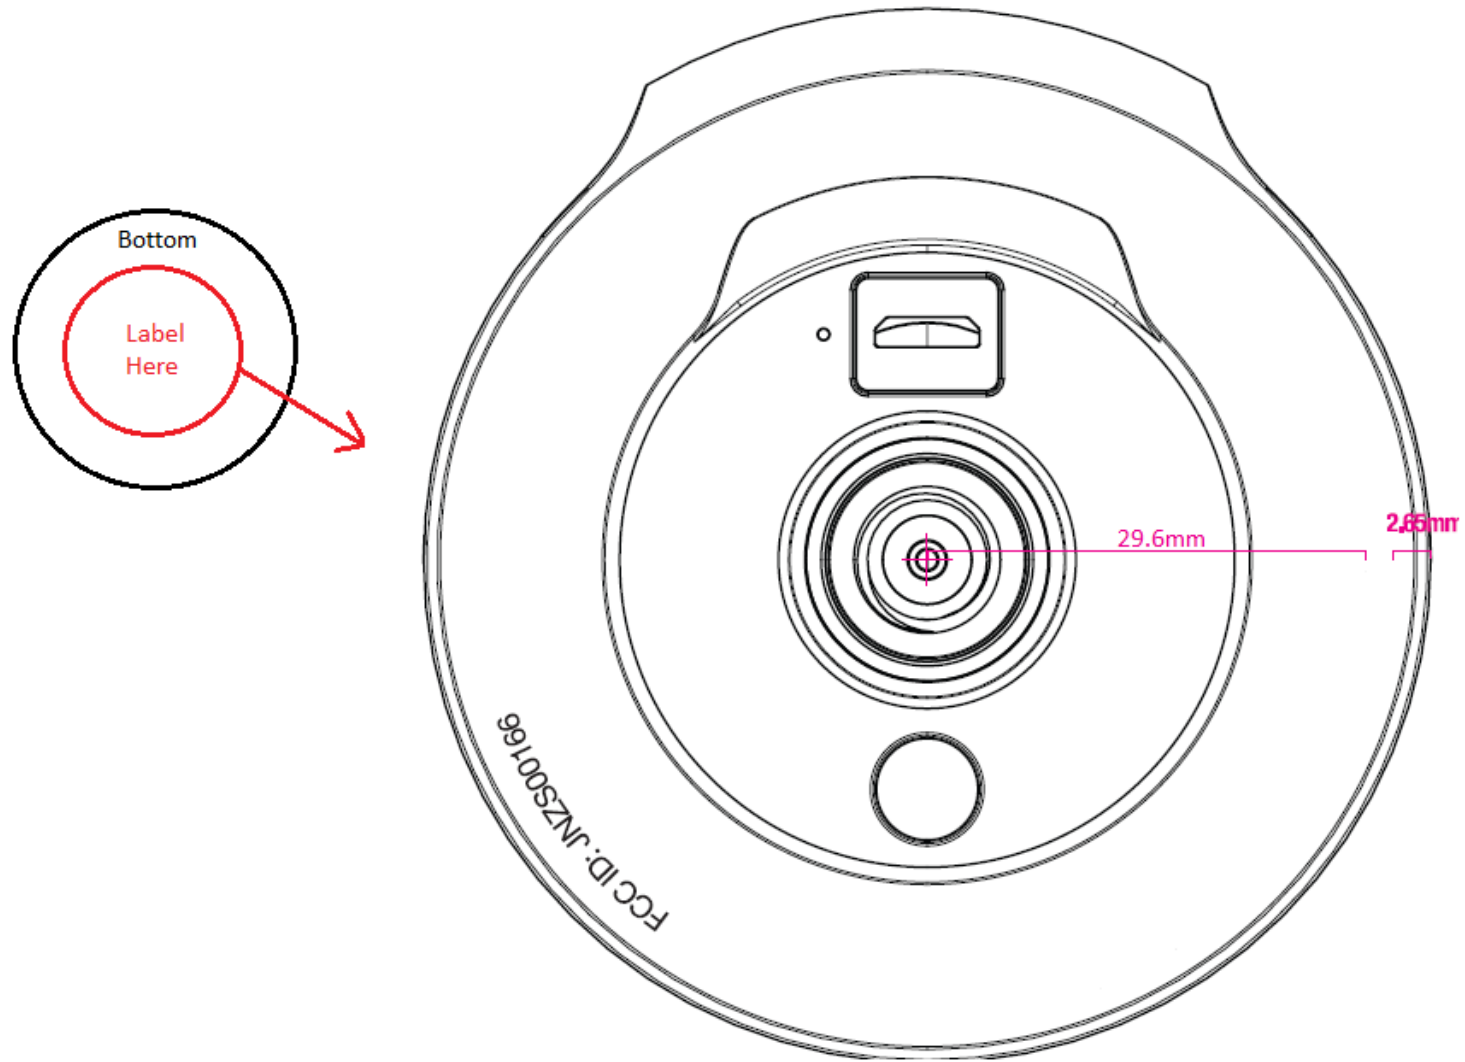

FCC LABEL & Label LOCATION

The label will be permanently affixed at a conspicuous location on the device.

(Fig.1) FCC ID: JNzs00166