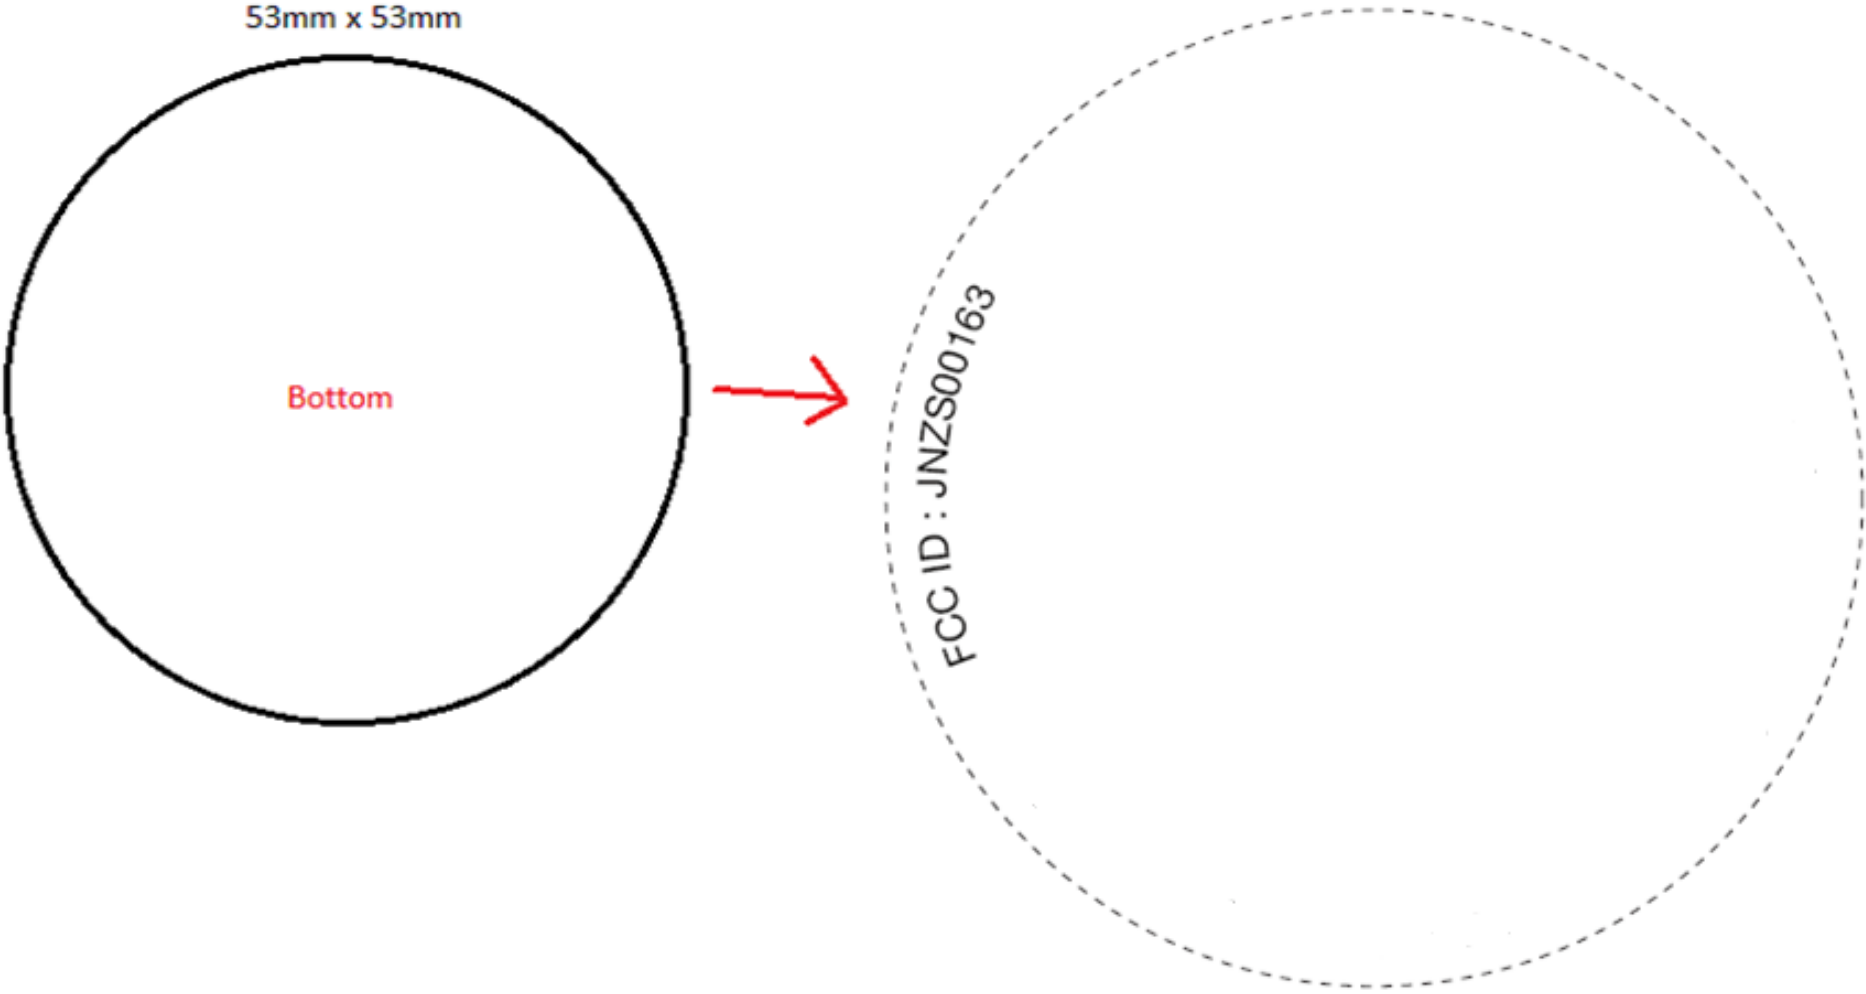

FCC LABEL & Label LOCATION

The label will be permanently affixed at a conspicuous location on the device.

(Fig.1) FCC ID: JNZS00163