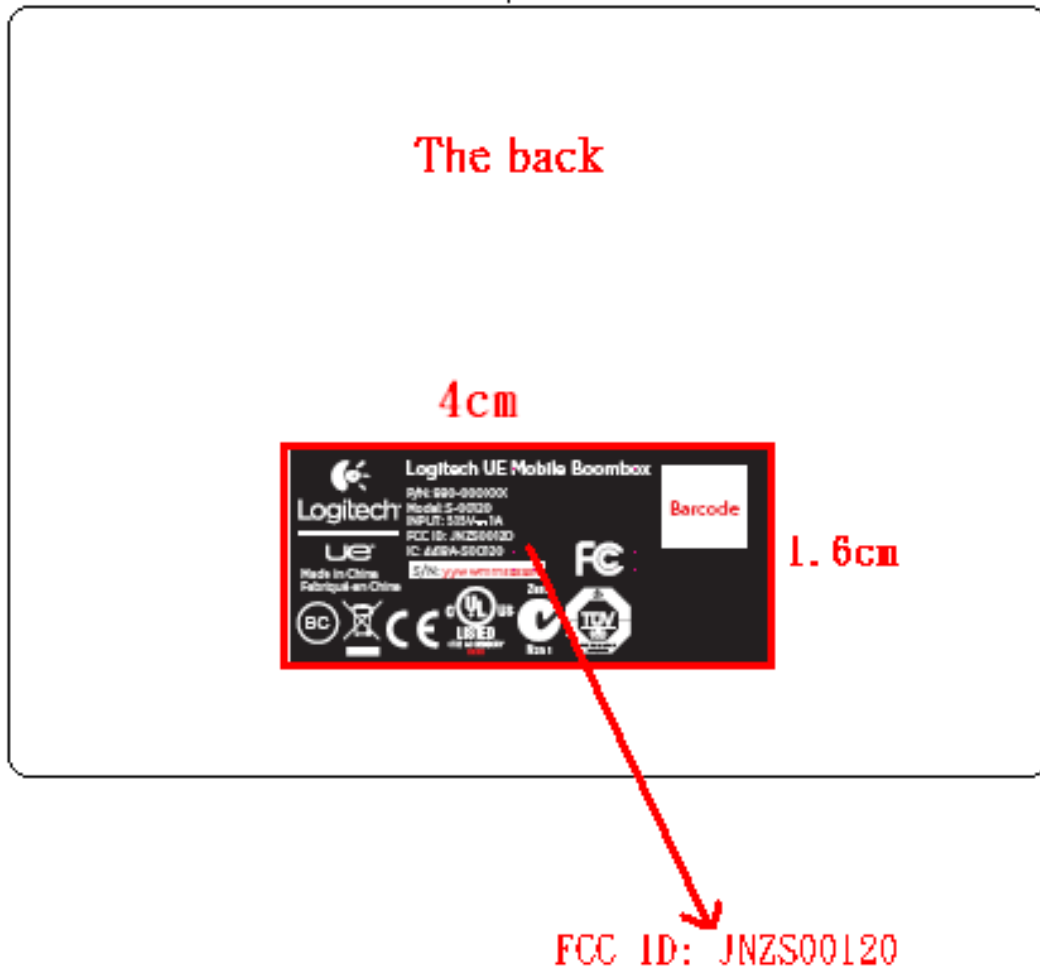

FCC LABEL LOCATION

The label will be permanently affixed at a conspicuous location on the device.

(Fig.1) FCC ID: JNZS00120