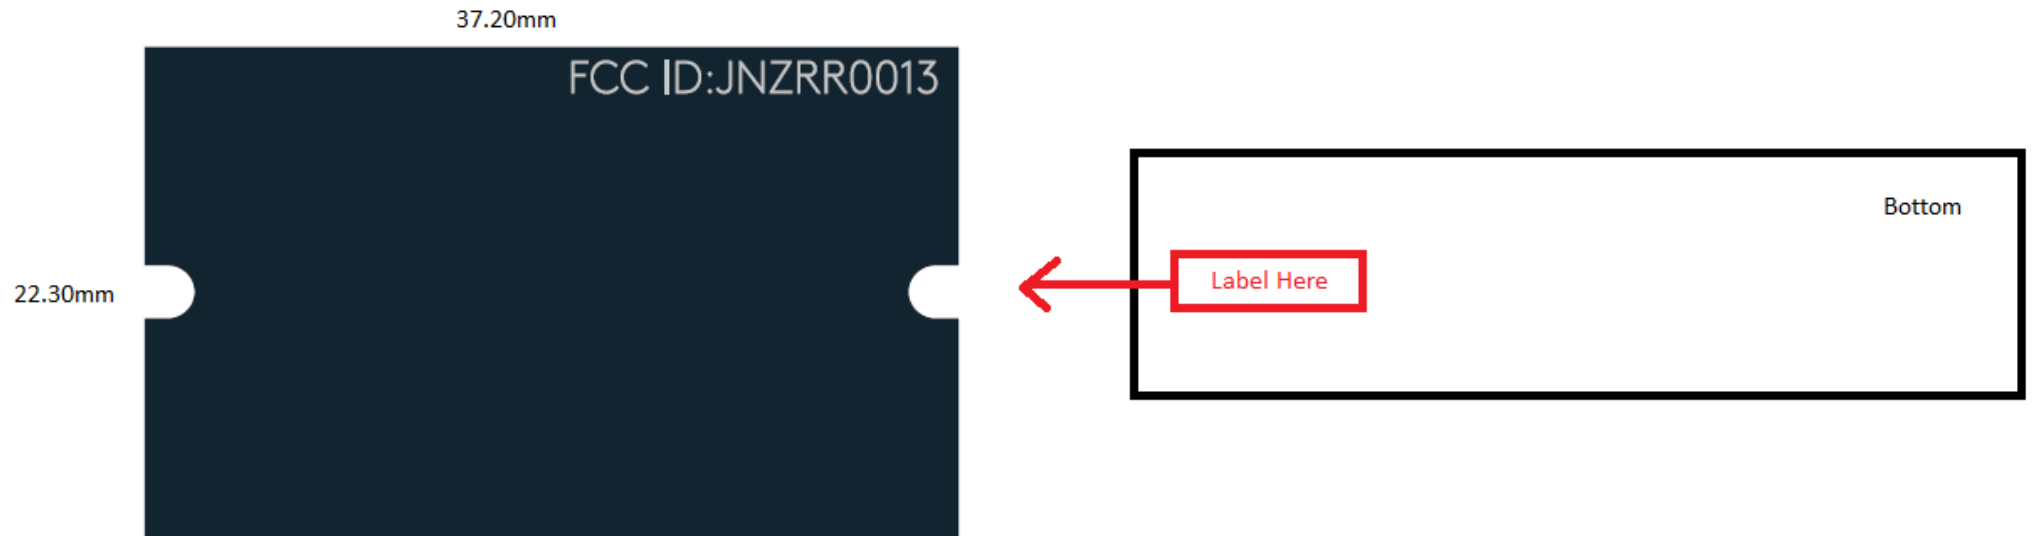

## FCC LABEL & Label LOCATION

The label will be permanently affixed at a conspicuous location on the device.

(Fig.1) FCC ID: JNZRR0013