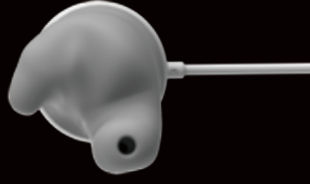

CUSTOMIZE TO THE UNIQUE SHAPE OF YOUR EARS IN EXACTLY 60 SECONDS.

DESIGNED TO FIT YOU & YOUR LIFESTYLE.