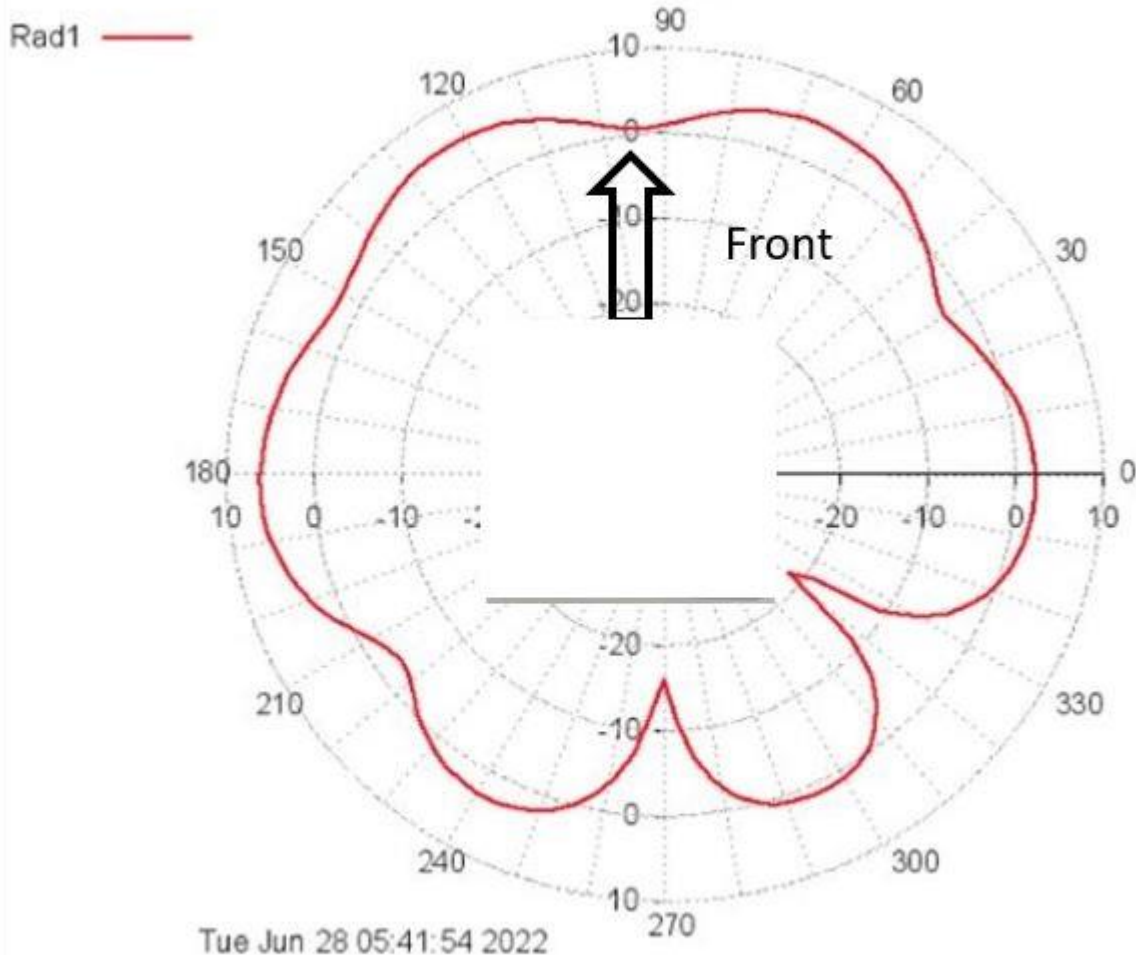

Antenna gain: 1dBi

Antenna type: printed antenna

M/N: PR0005, Touchpad Yoko touchpad

Rad #1: Yoko touch pad_RadPatt_PB1_L028_NO CHANGE_Tx-CH40-H_0_CORR