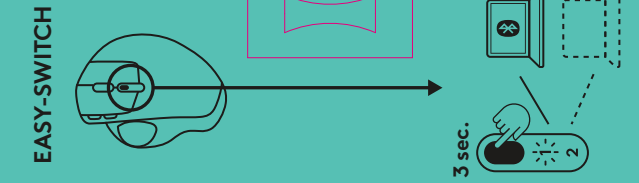

Approved by ergonomists
Approved by ergonomists
Approved by ergonomists

Connect to and switch between 2 devices.
Connect to and switch between 2 devices.
Connect to and switch between 2 devices.

What's in the box | What's in the box
What's in the box | What's in the box

Compatibility | Compatibility | Compatibility | Compatibility

650-048070 00C

Project Cardea Refresh
Date 8 December 2023
File Name PB2 - PDM-650-048070 00C Cardea MX Ergo S Graphite box.ai
P/N 650-048070 Rev.00C

Print size 432.5mm x 311.1mm
Trim size 426.4mm x 305.1mm
Fonts Brown Logitech Pan Family

Dieline DWS-650-048070 - CARDEA REFRESH PKG PRIMARY BOX

USE SOY OR VEGETABLE INKS

Inks C M Y K
PMS 3255 C
PMS 447 C
Dieline (does not print)

Finish Matte PP Lamination

Notes n/a