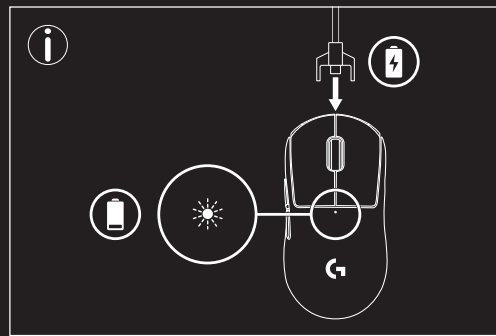

# PRO X SUPERLIGHT

Setup Guide | Setup Guide

logitech **G**

1

2

3

logitechG.com/ghub