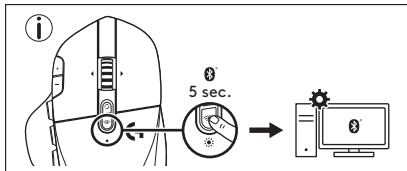

www.logitechG.com/GHUB

logitech 

NTC
Type Accepted
No.: ESD-1612373C

M/N: C-U0008
CFT: RCPLOCU11-0321

© 2019 Logitech, Logi and the Logitech Logo are trademarks or registered trademarks of Logitech Europe S.A. and/or its affiliates in the U.S. and other countries. All other trademarks are the property of their respective owners. Logitech assumes no responsibility for any errors that may appear in this manual. Information contained herein is subject to change without notice.