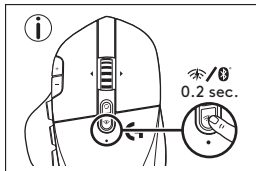

www.logitechG.com/GHUB

logitech 

NTC
Type Accepted
No.: ESD-1612373C

M/N: C-U0008
CFT: RCPLOCU11-0321

© 2019 Logitech, Logi and the Logitech Logo are trademarks or registered trademarks of Logitech Europe S.A. and/or its affiliates in the U.S. and other countries. All other trademarks are the property of their respective owners. Logitech assumes no responsibility for any errors that may appear in this manual. Information contained herein is subject to change without notice.