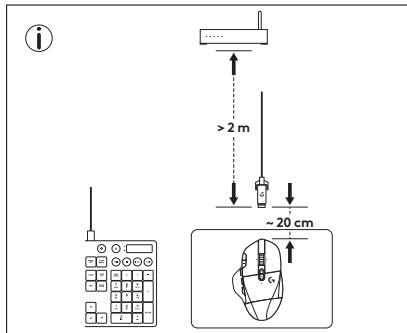

www.logitechG.com/GHUB

logitech 

NTC
Type Accepted
No.: ESD-1612373C

M/N: C-U0008
CFT: RCPLOCU11-0321

© 2019 Logitech, Logi and the Logitech Logo are trademarks or registered trademarks of Logitech Europe S.A. and/or its affiliates in the U.S. and other countries. All other trademarks are the property of their respective owners. Logitech assumes no responsibility for any errors that may appear in this manual. Information contained herein is subject to change without notice.