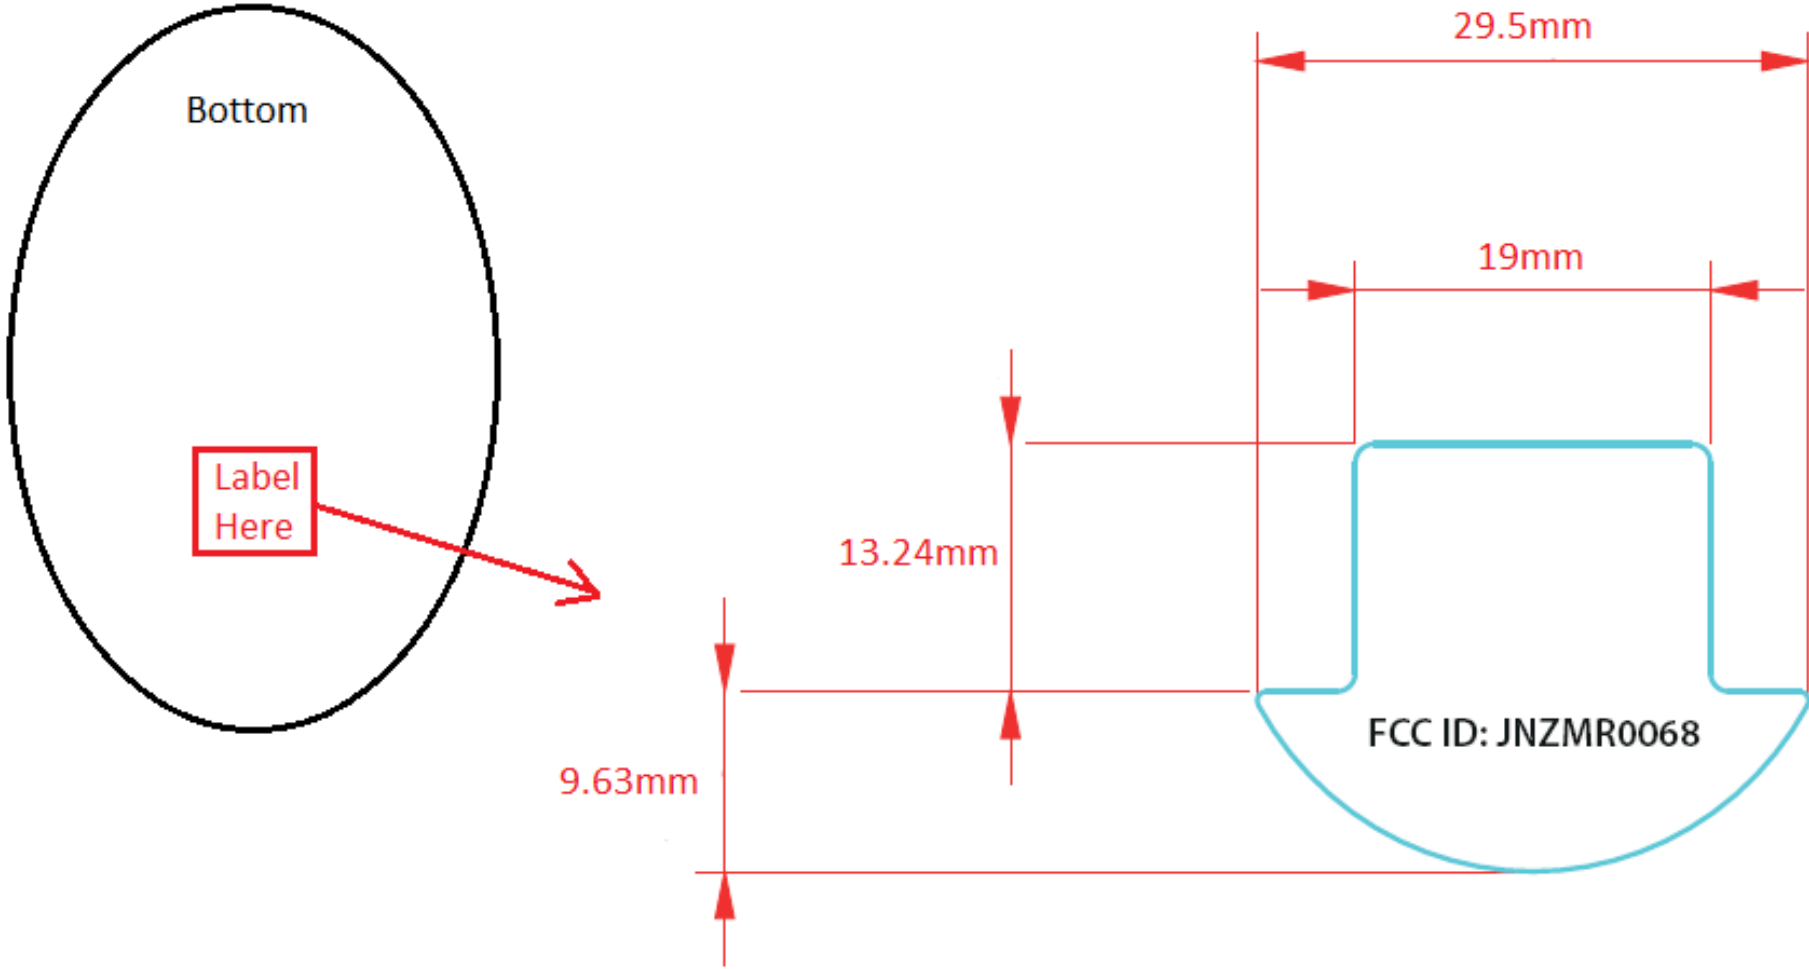

# FCC LABEL & Label LOCATION

The label will be permanently affixed at a conspicuous location on the device.

(Fig.1) FCC ID: JNZMR0068