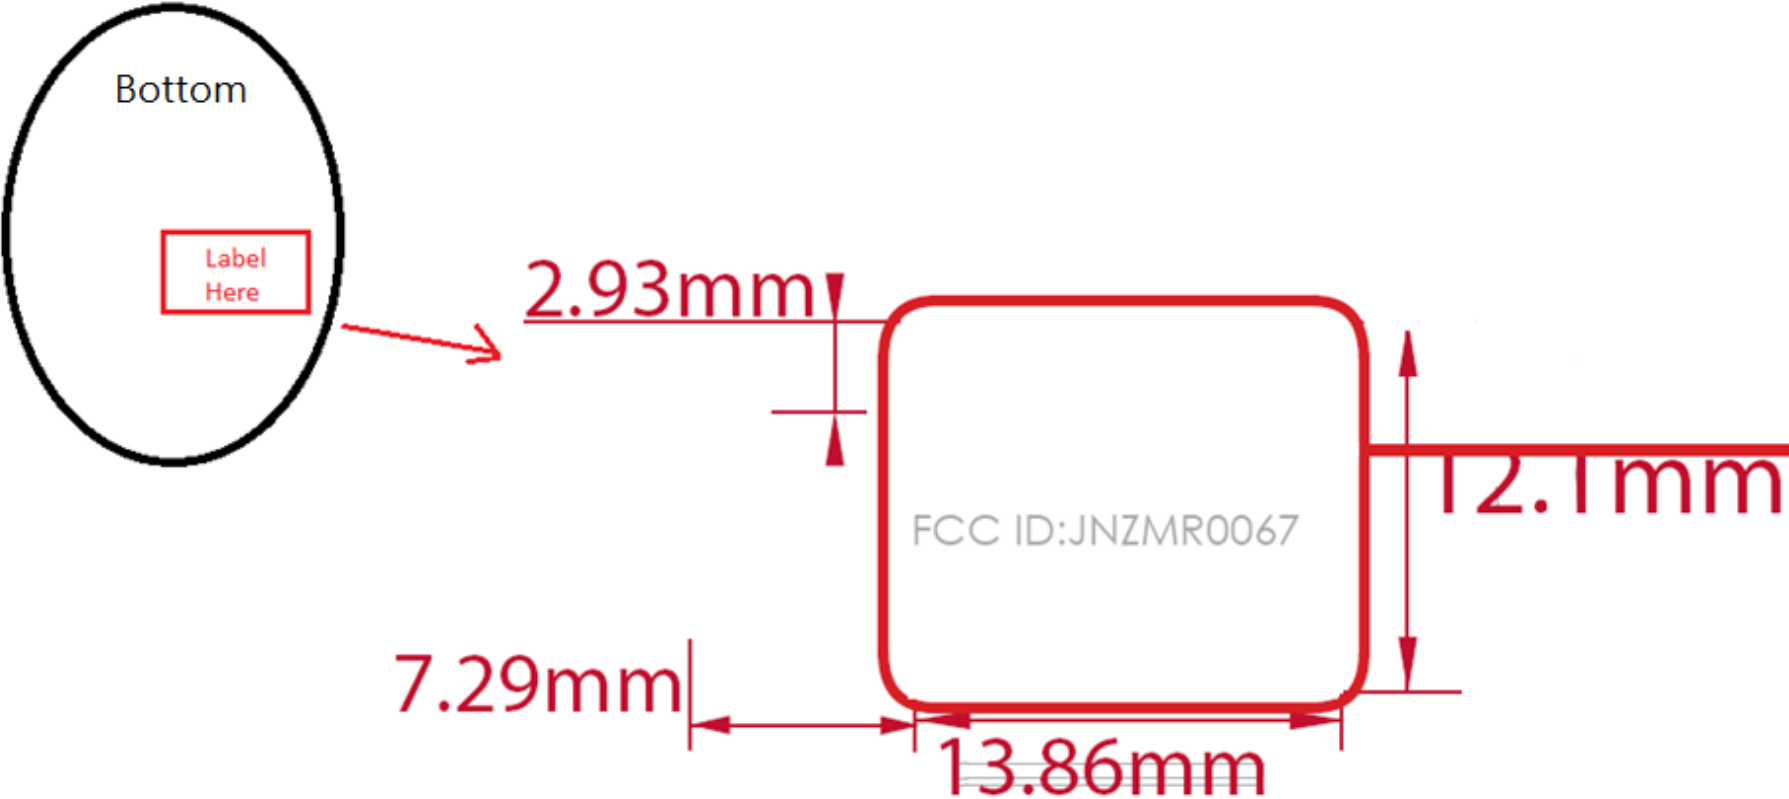

FCC LABEL & Label LOCATION

The label will be permanently affixed at a conspicuous location on the device.

(Fig.1) FCC ID: JNZMR0067