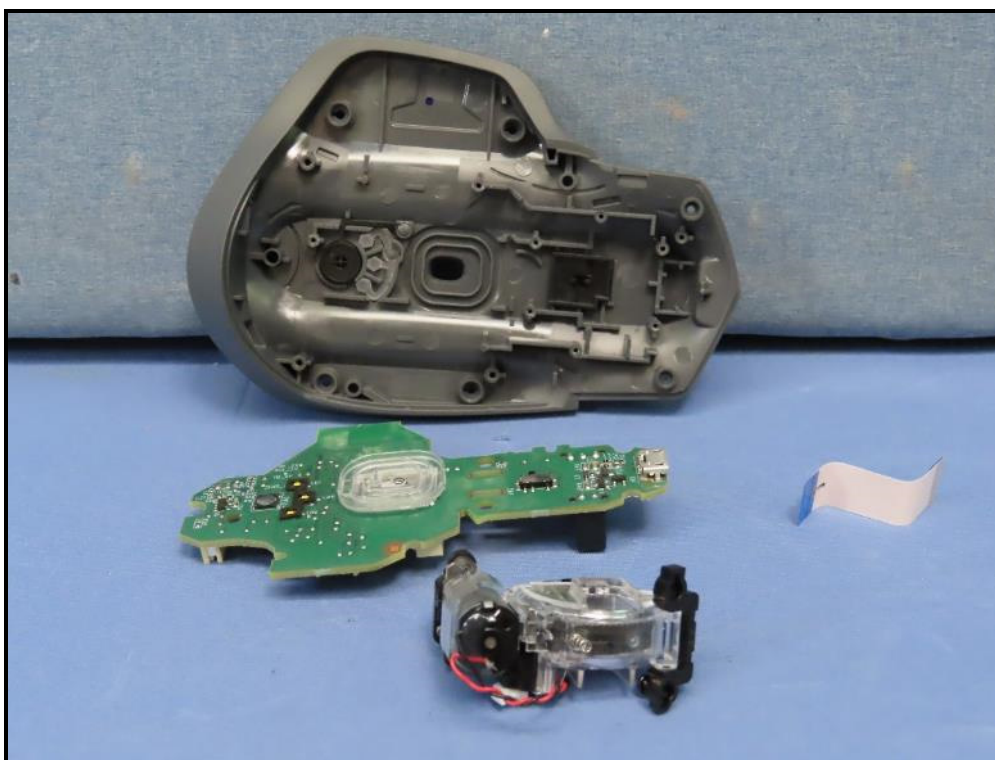

CONSTRUCTION PHOTOS OF EUT

Battery (Brand: SYNERGY SCIENTECH CORP or Logitech, Model: AHB572535PJT or 533-000120