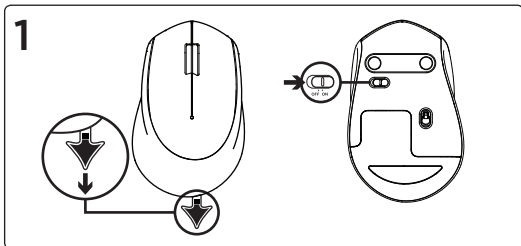

Logitech® Wireless Mouse M280 | Logitech® Souris sans fil M280

Complies with
IDA Standards
DB101104

M/N: C-U0010
C/F: RCPLOCU12-1156
C/N: C-11077

www.logitech.com/support/m280

620-006195.002