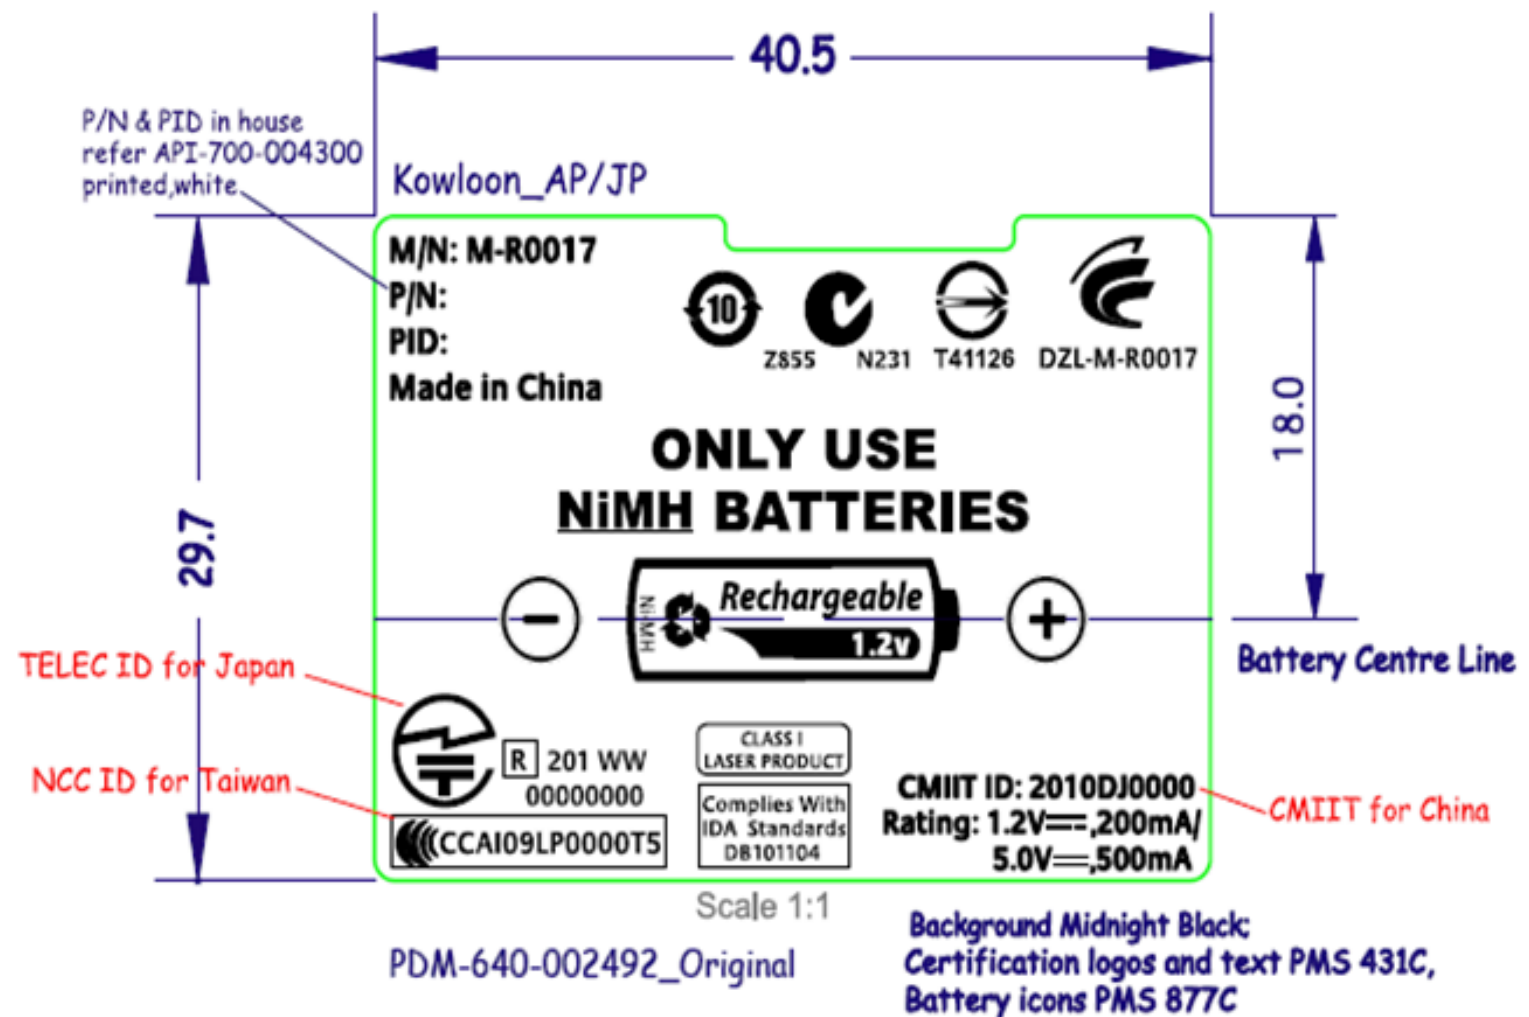

Background to match Grey Plume(CCP-700-000289);
 Certification logos and text PMS 431C,
 Battery icons and G700 PMS 877C

PDM-640-002492_Original