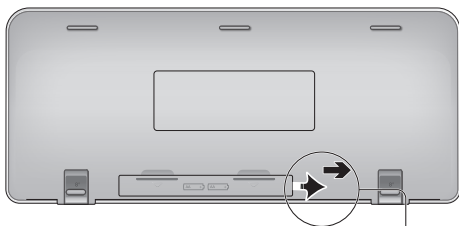

2

Español
TIRAR

Français
TIRER

Português
PUXAR