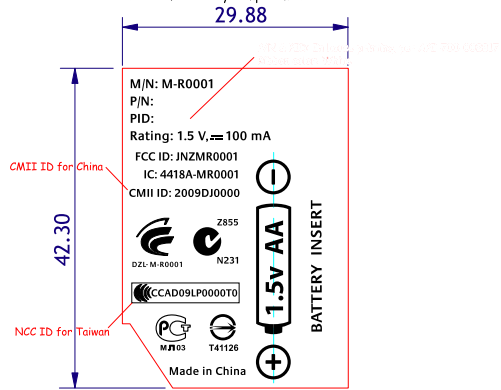

Label-1: Left,
inside left battery compartment