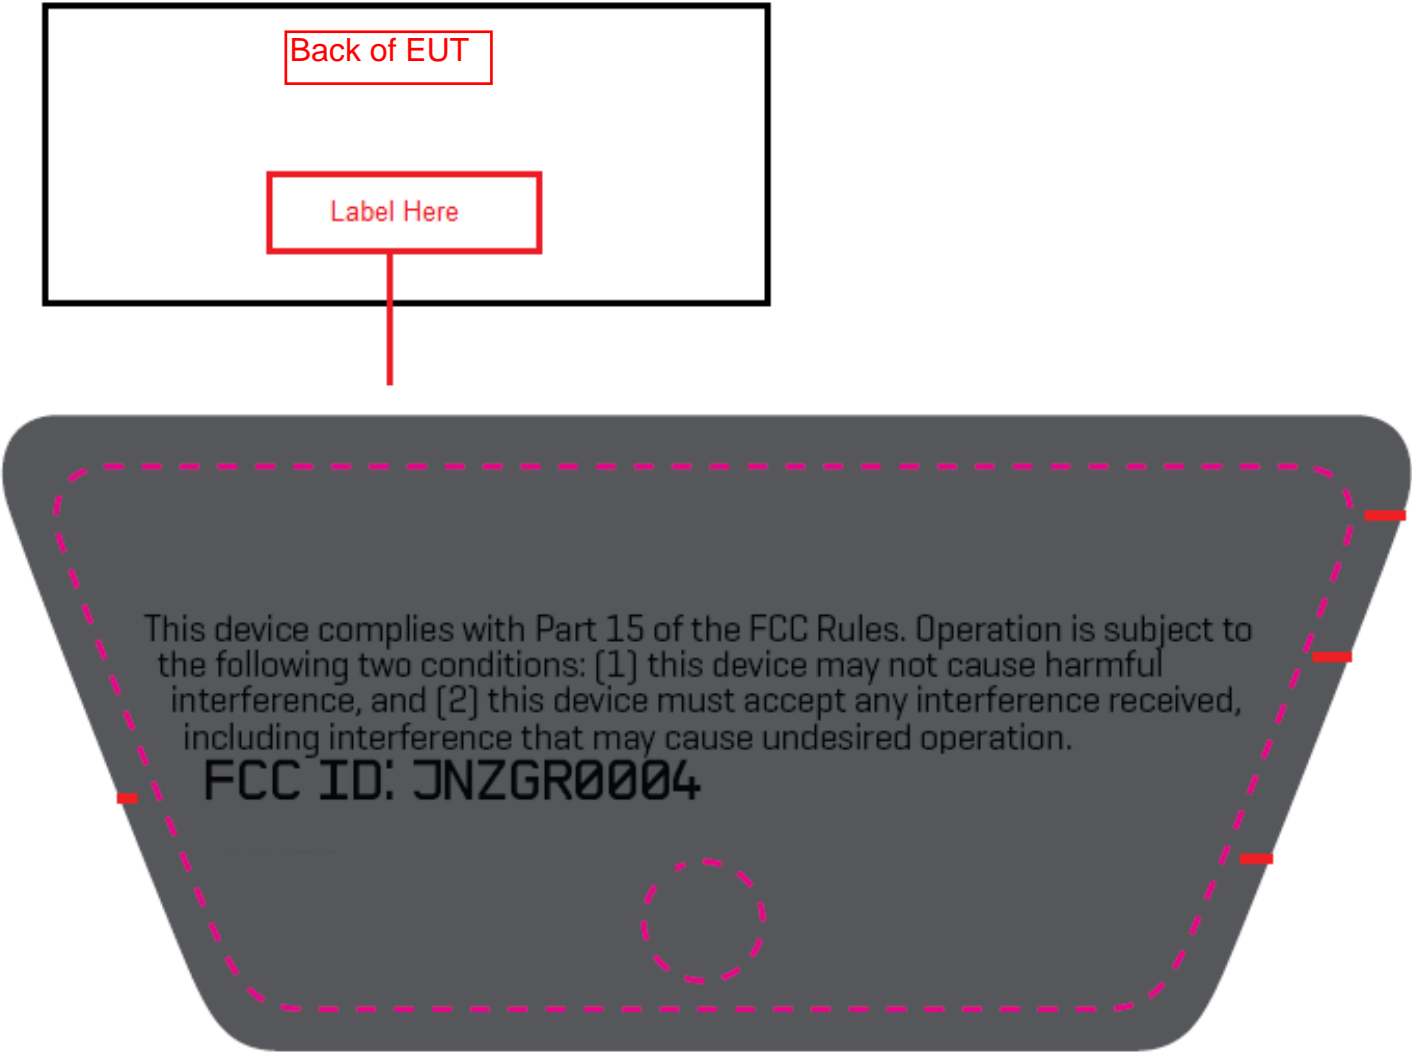

FCC LABEL & Label LOCATION

The label will be permanently affixed at a conspicuous location on the device.

(Fig.1) FCC ID: JNZGR0004