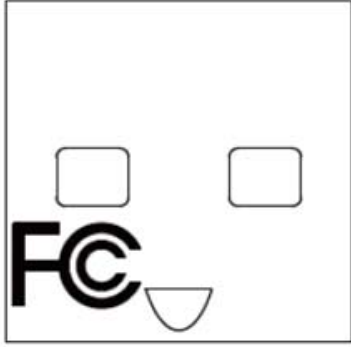

FCC LABEL LOCATION

The label will be permanently affixed at a conspicuous location on the device.

(Fig.1) FCC ID: JNZCU0013

Front

Reverse Side