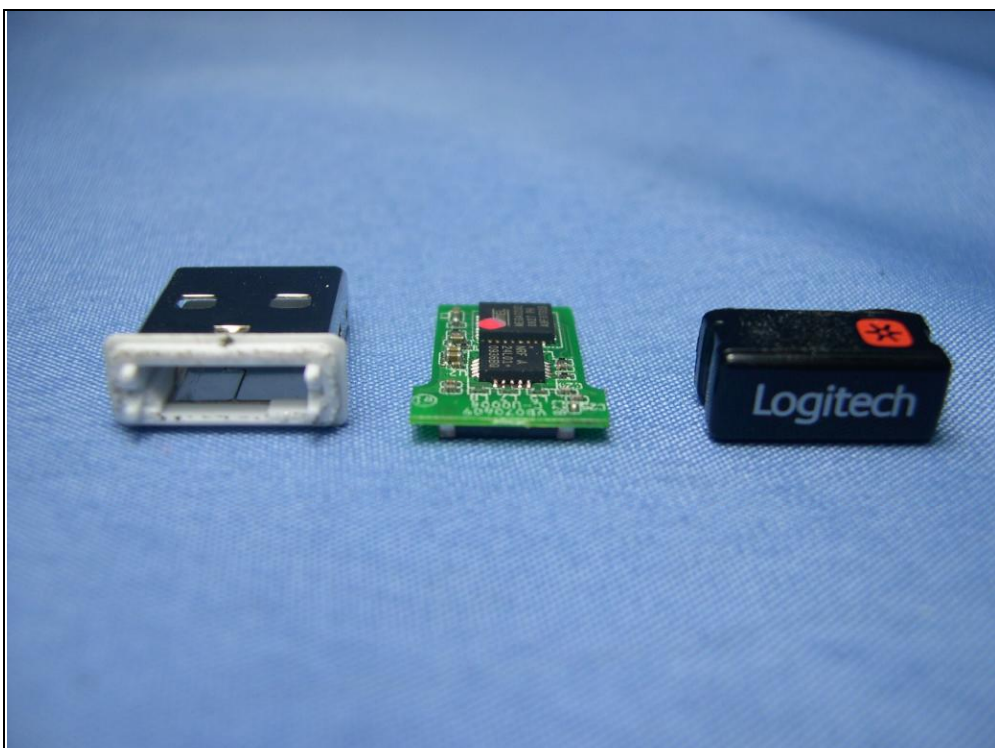

# CONSTRUCTION PHOTOS OF EUT

EUT with JEM recharge USB cable

EUT with HANK recharge USB cable

EUT with CAN4311881042453K antenna

EUT with EBMGH8A245FM antenna

EUT with AT8010-E2R9HAA\_ antenna

JEM recharge USB cable

Hank recharge USB cable