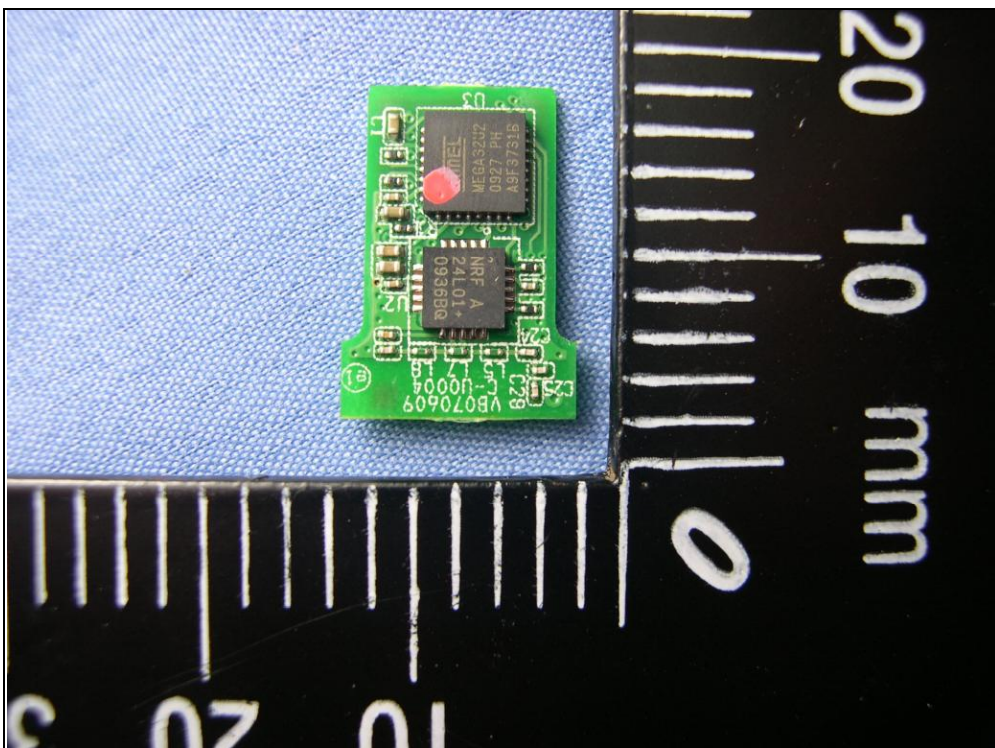

# CONSTRUCTION PHOTOS OF EUT

EUT with JEM recharge USB cable

EUT with HANK recharge USB cable

EUT with CAN4311881042453K antenna

EUT with EBMGH8A245FM antenna

EUT with AT8010-E2R9HAA\_ antenna

JEM recharge USB cable

Hank recharge USB cable