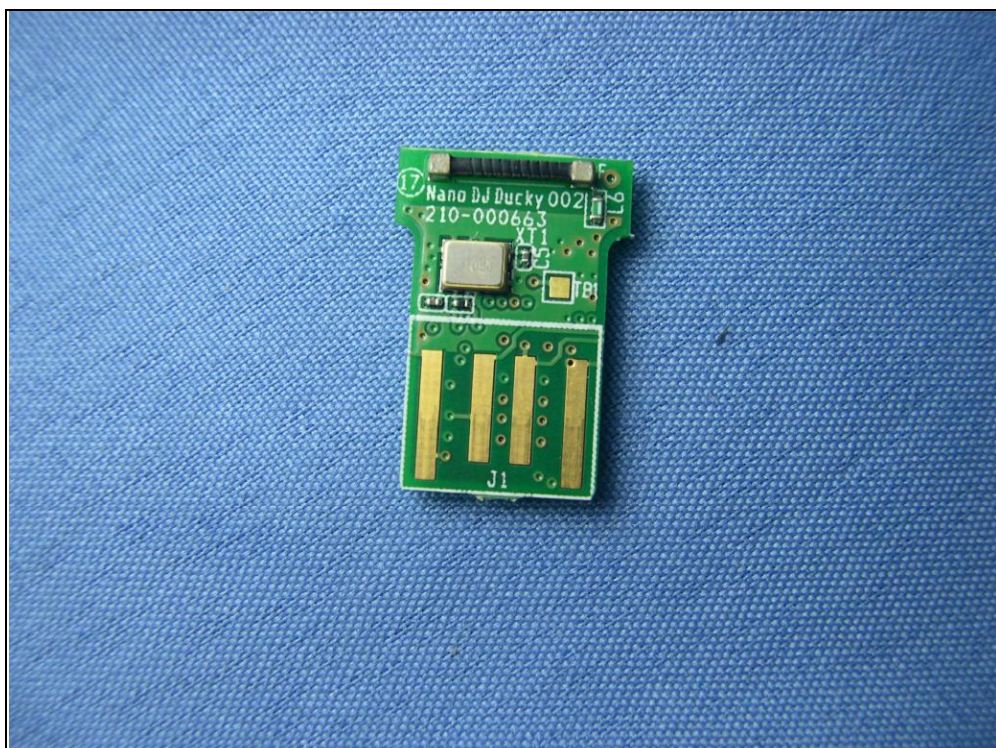

# CONSTRUCTION PHOTOS OF EUT

EUT with JEM recharge USB cable

EUT with HANK recharge USB cable

EUT with CAN4311881042453K antenna

EUT with EBMGH8A245FM antenna

EUT with AT8010-E2R9HAA\_ antenna

JEM recharge USB cable

Hank recharge USB cable