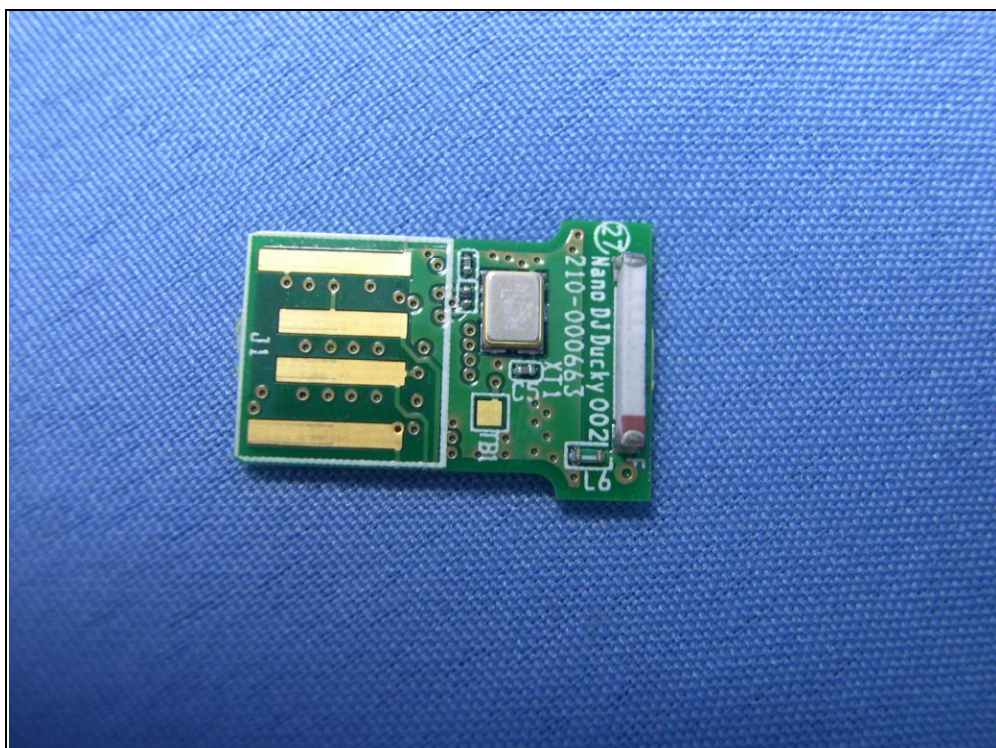

# CONSTRUCTION PHOTOS OF EUT

EUT with JEM recharge USB cable

EUT with HANK recharge USB cable

EUT with CAN4311881042453K antenna

EUT with EBMGH8A245FM antenna

EUT with AT8010-E2R9HAA\_ antenna

JEM recharge USB cable

Hank recharge USB cable