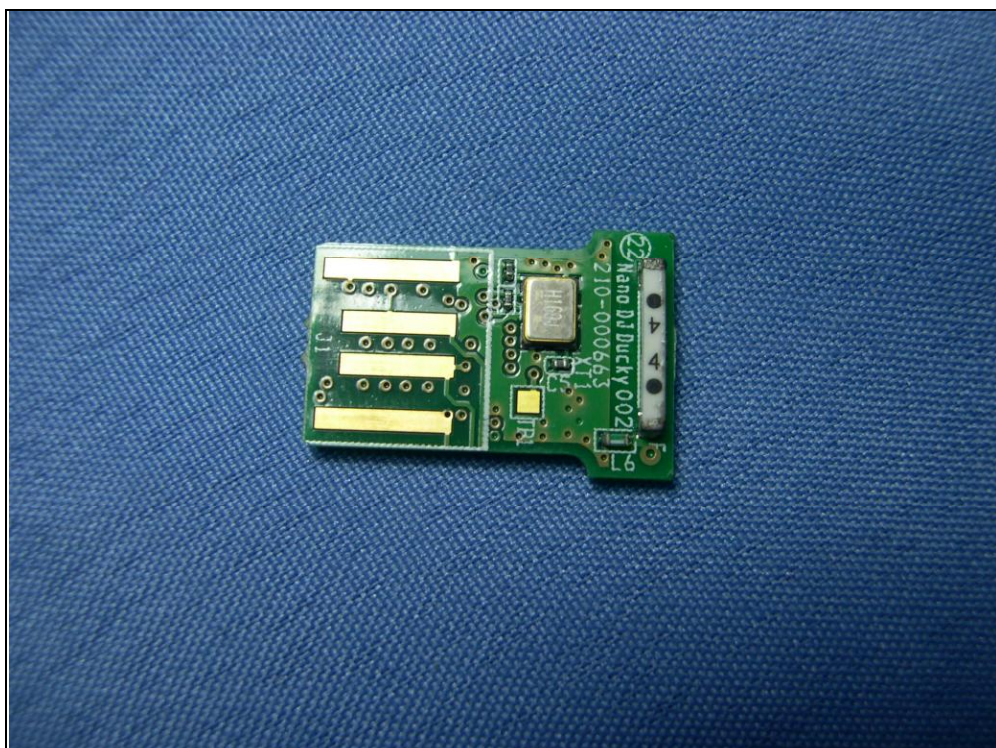

# CONSTRUCTION PHOTOS OF EUT

EUT with JEM recharge USB cable

EUT with HANK recharge USB cable

EUT with CAN4311881042453K antenna

EUT with EBMGH8A245FM antenna

EUT with AT8010-E2R9HAA\_ antenna

JEM recharge USB cable

Hank recharge USB cable