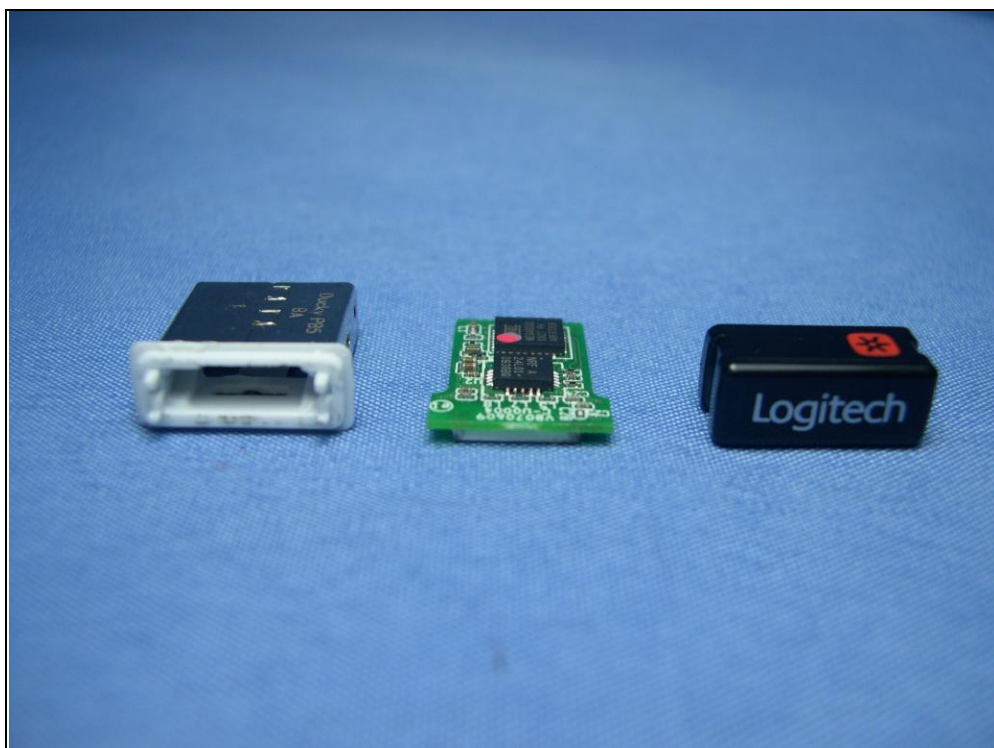

# CONSTRUCTION PHOTOS OF EUT

EUT with JEM recharge USB cable

EUT with HANK recharge USB cable

EUT with CAN4311881042453K antenna

EUT with EBMGH8A245FM antenna

EUT with AT8010-E2R9HAA\_ antenna

JEM recharge USB cable

Hank recharge USB cable