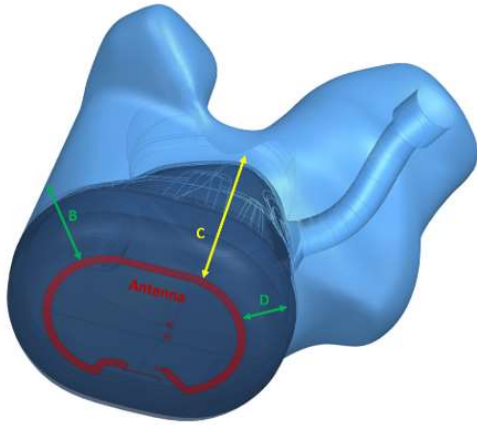

## **Photographs of EUT Setup and Antenna Location**

The photographs of EUT and setup for SAR testing are shown as follows.

**Right earbud based on Grass test ear  
Distance between antenna and human body**

A	B	C	D	E	F
13.46mm	12.46mm	11.82mm	4.84mm	8.01mm	3.62mm

*Right and left ear are the same*

<Photographs of Head SAR Test Setup>

**Front Face of Earphone Tested at 0 mm**

**Rear Face of Earphone Tested at 0 mm**

**Left Side of Earphone Tested at 0 mm**

**Right Side of Earphone Tested at 0 mm**

**Top Side of Earphone Tested at 0 mm**

**Bottom Side of Earphone Tested at 0 mm**