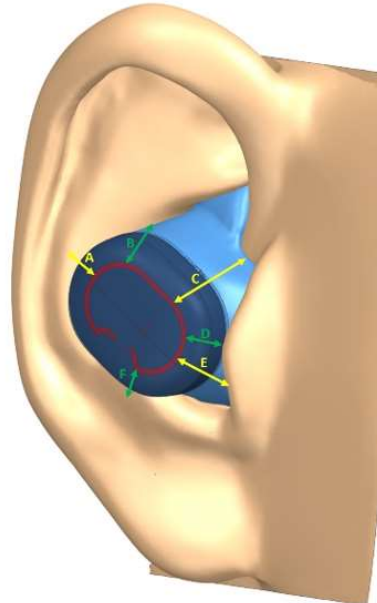

## **Photographs of EUT Setup and Antenna Location**

The photographs of EUT and setup for SAR testing are shown as follows.

**Right earbud based on Grass test ear  
Distance between antenna and human body**

A	B	C	D	E	F
13.46mm	12.46mm	11.82mm	4.84mm	8.01mm	3.62mm

*Right and left ear are the same*

<Photographs of Head SAR Test Setup>

**Front Face of Earphone Tested at 0 mm**

**Rear Face of Earphone Tested at 0 mm**

**Left Side of Earphone Tested at 0 mm**

**Right Side of Earphone Tested at 0 mm**

**Top Side of Earphone Tested at 0 mm**

**Bottom Side of Earphone Tested at 0 mm**