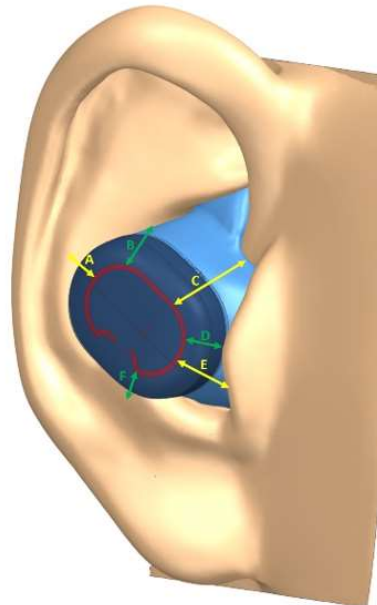

Photographs of EUT Setup and Antenna Location

The photographs of EUT and setup for SAR testing are shown as follows.

**Right earbud based on Grass test ear
Distance between antenna and human body**

A	B	C	D	E	F
13.46mm	12.46mm	11.82mm	4.84mm	8.01mm	3.62mm

Right and left ear are the same

<Photographs of Head SAR Test Setup>

Front Face of Earphone Tested at 0 mm

Rear Face of Earphone Tested at 0 mm

Left Side of Earphone Tested at 0 mm

Right Side of Earphone Tested at 0 mm

Top Side of Earphone Tested at 0 mm

Bottom Side of Earphone Tested at 0 mm