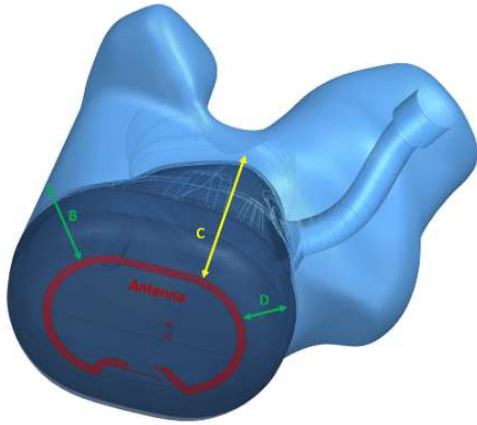

Photographs of EUT Setup and Antenna Location

The photographs of EUT and setup for SAR testing are shown as follows.

**Right earbud based on Grass test ear
Distance between antenna and human body**

A	B	C	D	E	F
13.46mm	12.46mm	11.82mm	4.84mm	8.01mm	3.62mm

Right and left ear are the same

<Photographs of Head SAR Test Setup>

Front Face of Earphone Tested at 0 mm

Rear Face of Earphone Tested at 0 mm

Left Side of Earphone Tested at 0 mm

Right Side of Earphone Tested at 0 mm

Top Side of Earphone Tested at 0 mm

Bottom Side of Earphone Tested at 0 mm