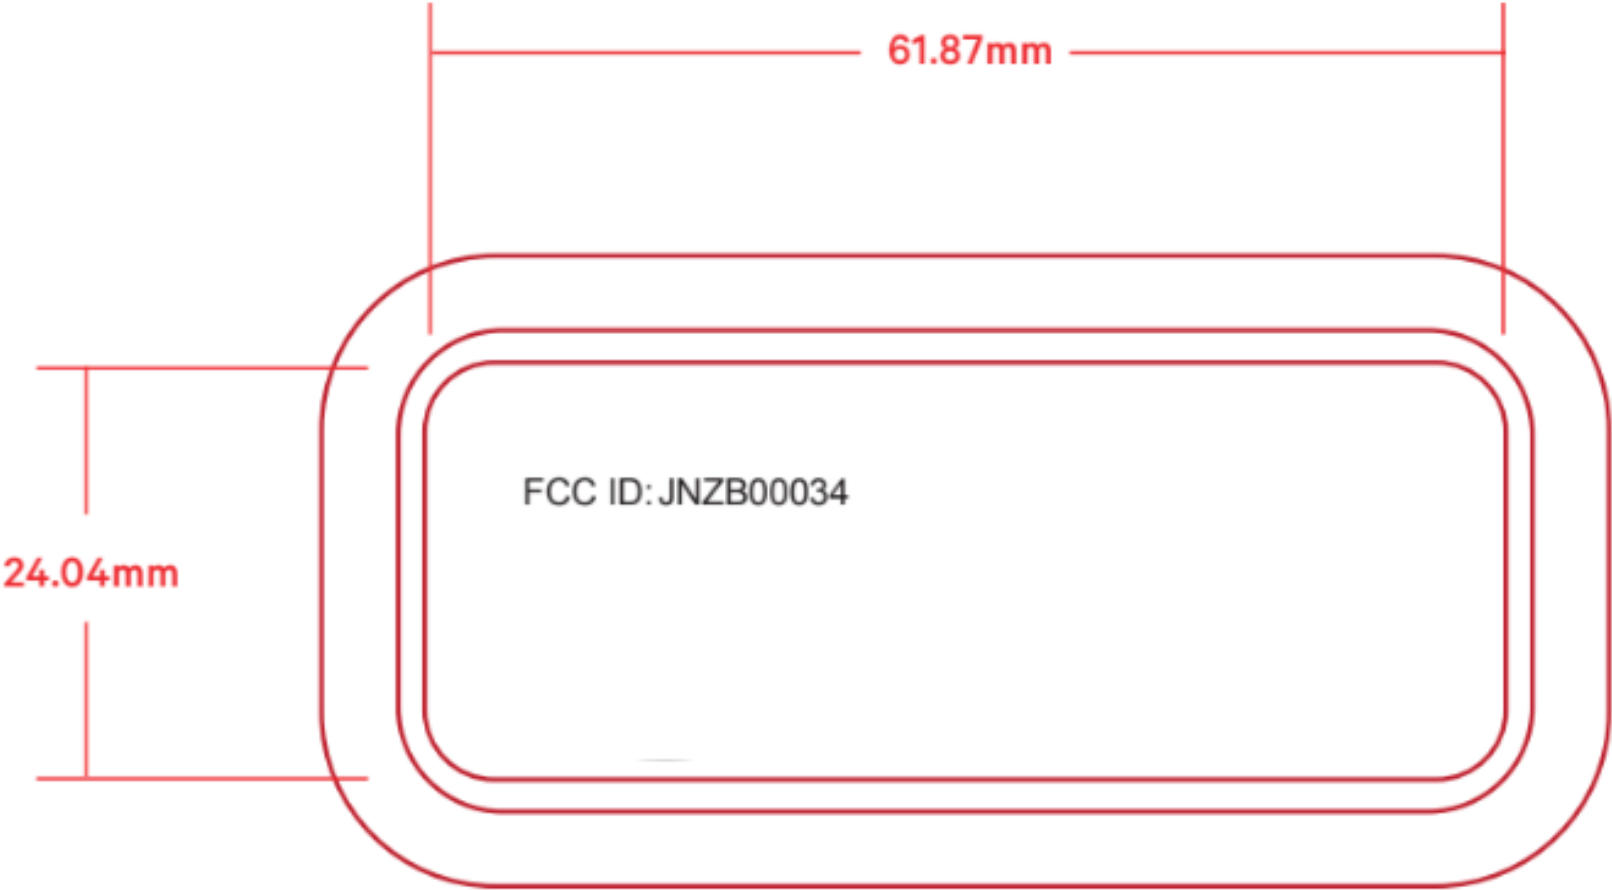

FCC LABEL & Label LOCATION

The label will be permanently affixed at a conspicuous location on the device.

(Fig.1) FCC ID: JNZB00034