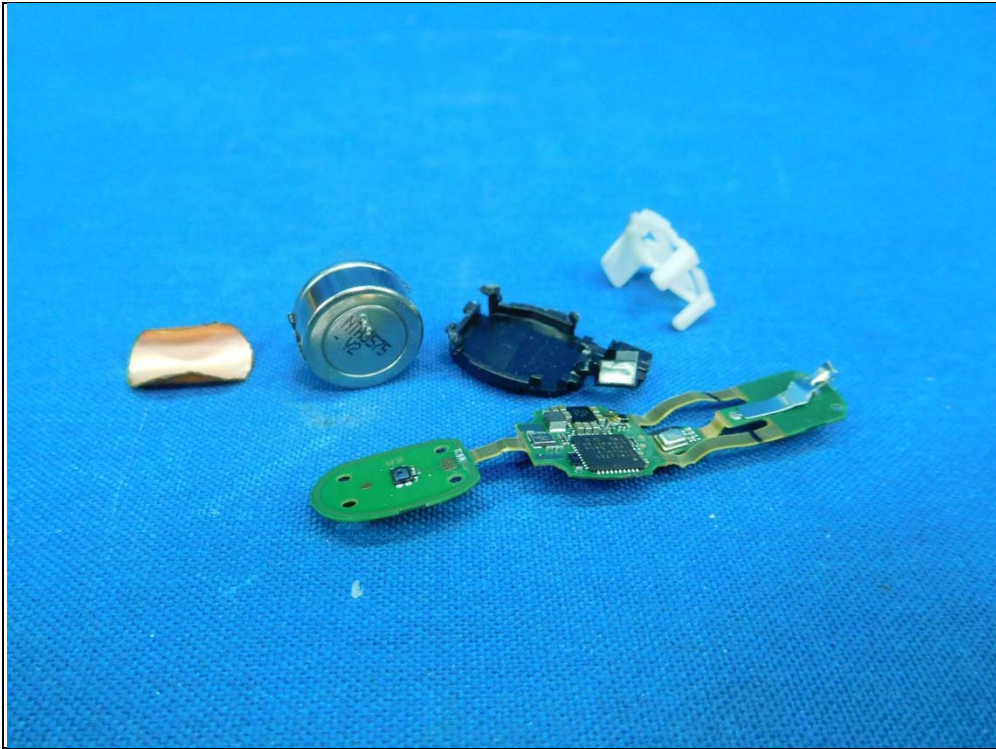

CONSTRUCTION PHOTOS OF EUT

Charger Case

Wireless Headphones

Antenna