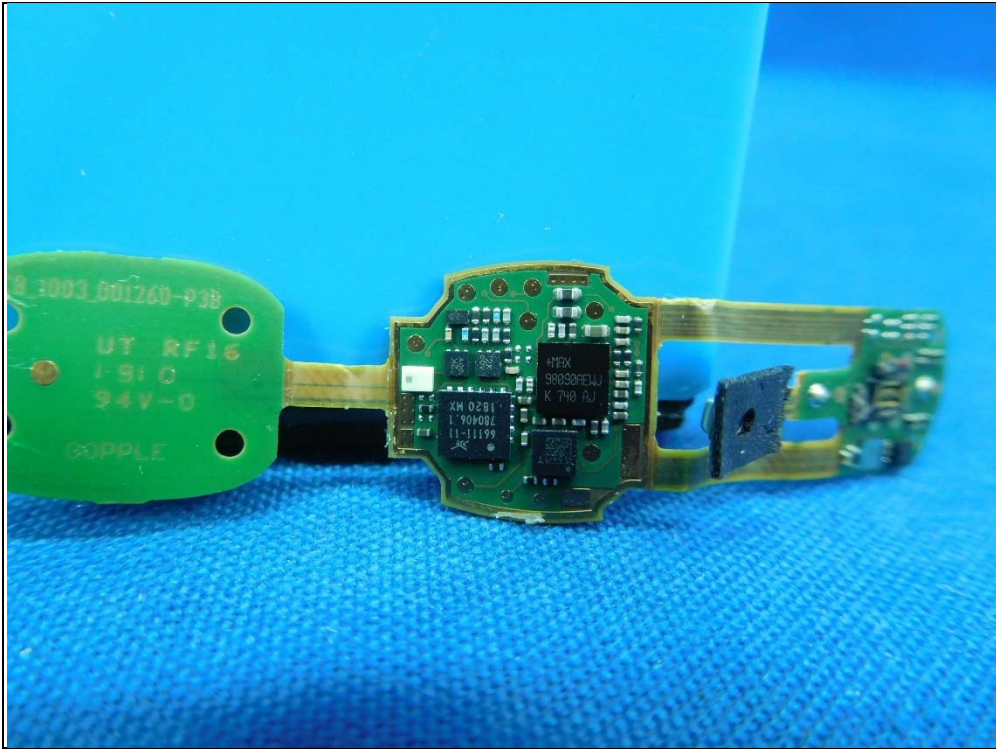

CONSTRUCTION PHOTOS OF EUT

Charger Case

Wireless Headphones

Antenna