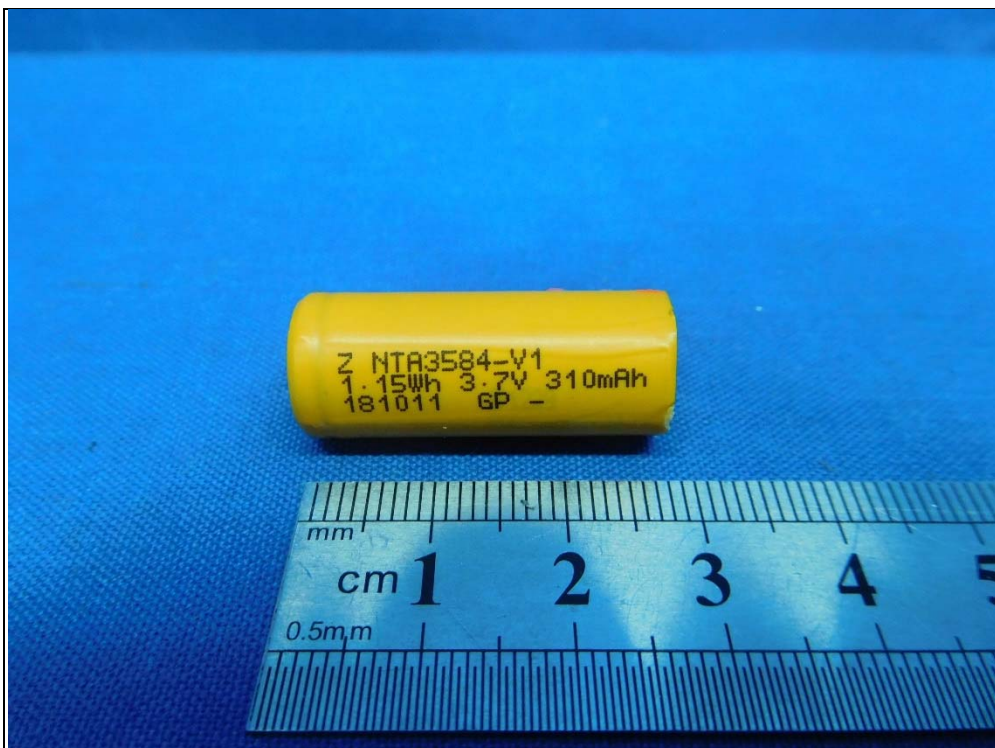

CONSTRUCTION PHOTOS OF EUT

Charger Case

Wireless Headphones

Antenna