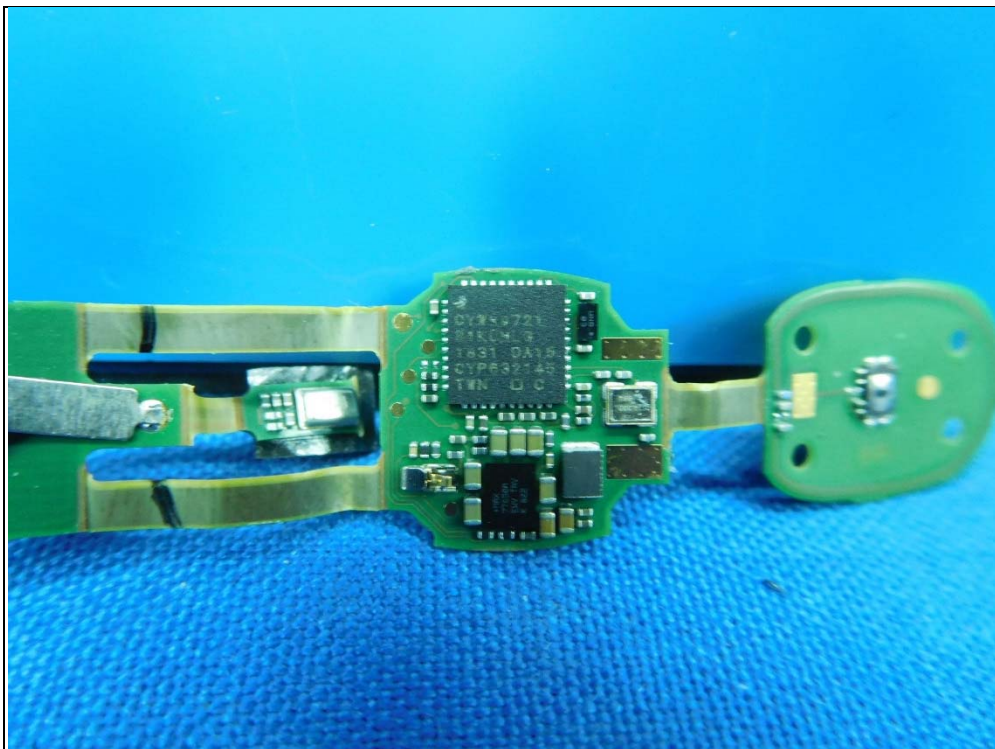

CONSTRUCTION PHOTOS OF EUT

Charger Case

Wireless Headphones

Antenna