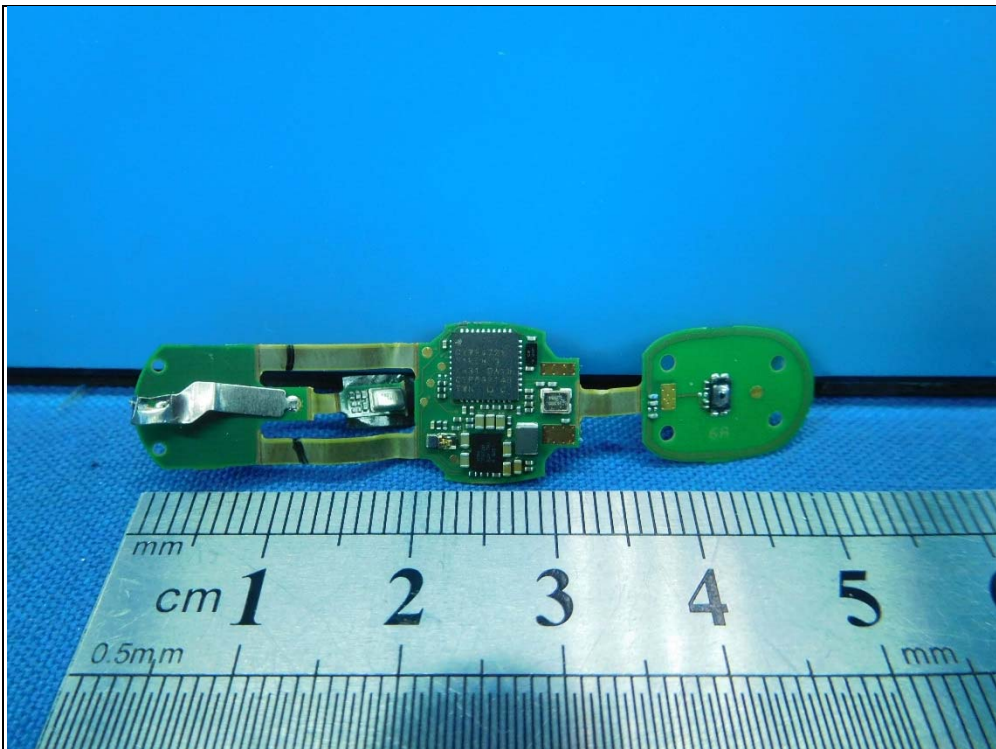

CONSTRUCTION PHOTOS OF EUT

Charger Case

Wireless Headphones

Antenna